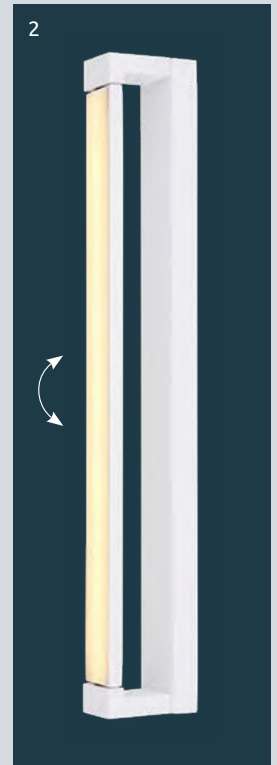

Susi

1	41498B	incl. LED 8W	900lm	400lm	3000K	VPE: 12	↔ 45,5cm ↓ 4cm ↳ 10cm	aluminium black matt, plastic opal
2	41498W	incl. LED 8W	900lm	400lm	3000K	VPE: 12	↔ 45,5cm ↓ 4cm ↳ 10cm	aluminium white matt, plastic opal

IP44