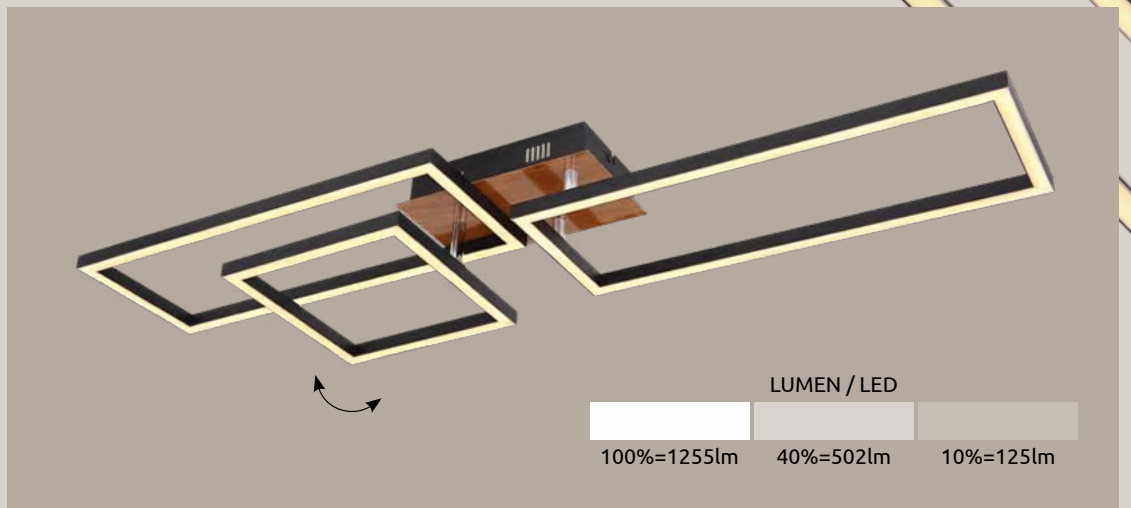

July

67248-40

incl. LED 40W

430-4279lm

130-1255lm

3000K

VPE: 4

↔ 92cm x 25cm

⌞ 9cm

metal black matt,
aluminium black
matt, metal wood
matt, plastic opal