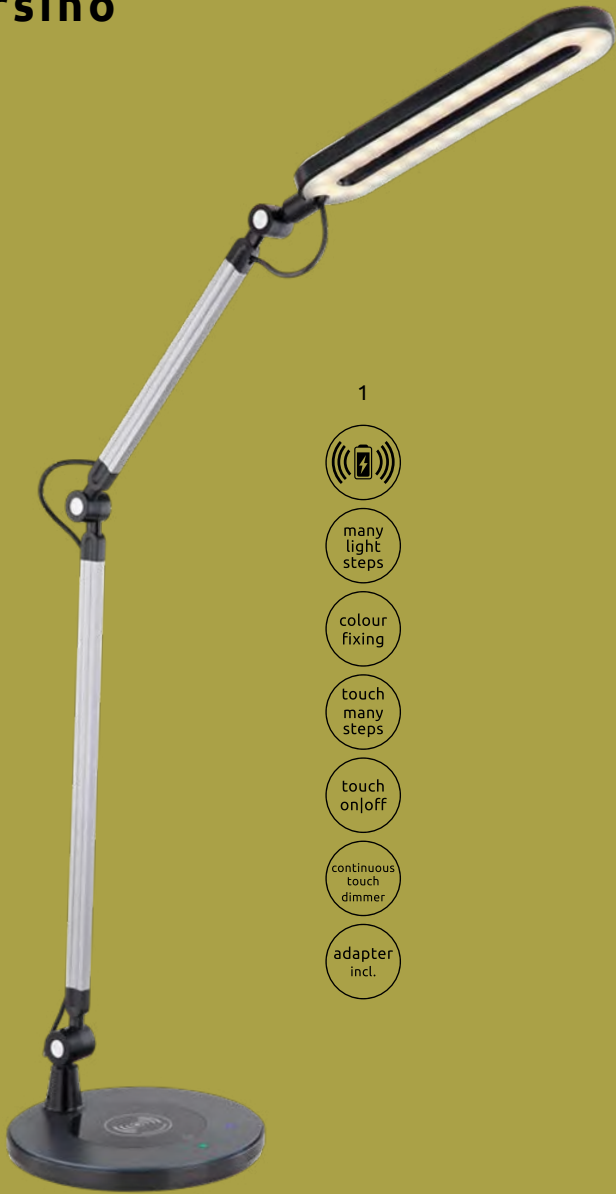

Ursino

1. 1
2. wireless charging
   - many light steps
   - colour fixing
   - touch many steps
   - touch on/off
   - continuous touch dimmer
   - adapter incl.