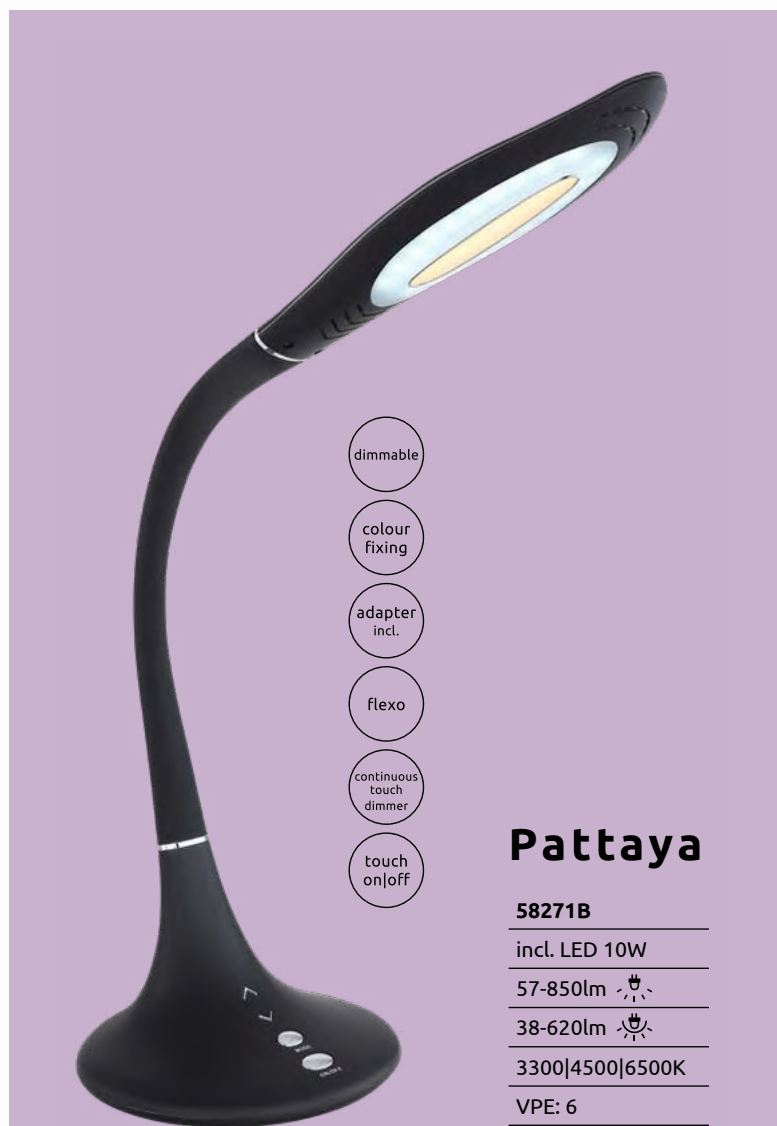

↓ max.70,5cm

plastic black, satined

- dimmable
- colour fixing
- adapter incl.
- flexo
- continuous touch dimmer
- touch on/off

Pattaya

58271B

incl. LED 10W

57-850lm

38-620lm