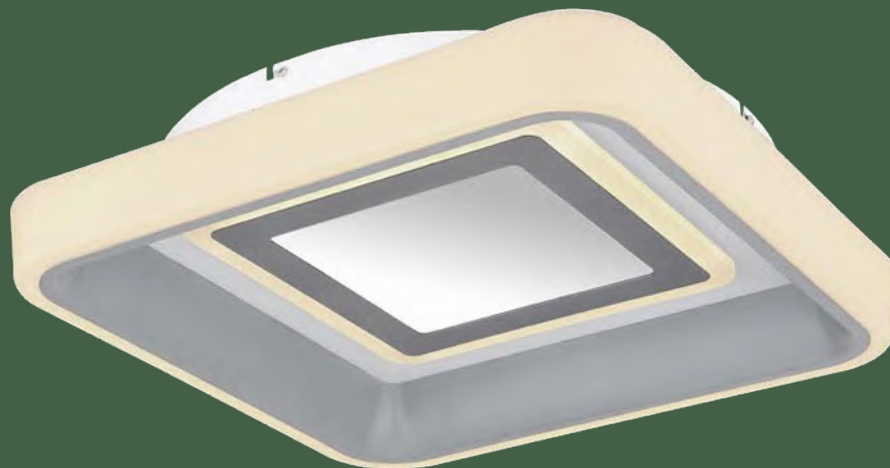

**APP
control**
Easy Smartphone
and Voice Control

compatible with
Alexa

compatible with
Google Assistant

Jocelyn

							
1	48545SH	incl. LED 40W	390-3900lm	180-1800lm	3000-6500K	VPE: 4	↔ 50cm x 50cm ▾ 6,5cm
2	48546SH	incl. LED 40W	400-4000lm	175-1750lm	3000-6500K	VPE: 4	↔ 50cm x 49cm ▾ 6,5cm
metal white, acrylic white, acrylic transparent							

VPE: 2

↔ 50cm x 50cm
⤵ 10cm

metal white matt,
grey, acrylic opal

APP control

Easy Smartphone
and Voice Control

compatible with
Alexa

compatible with
Google Assistant

 Kelvin range
3000-6000K
dimmable
night light
memory function
timer
incl.

Gerald

48015-60SH

incl. LED 60W

200-6000lm 

150-3300lm 

3000-6000K

VPE: 4

↔ 55,5cm x 55cm
↓ 7cm