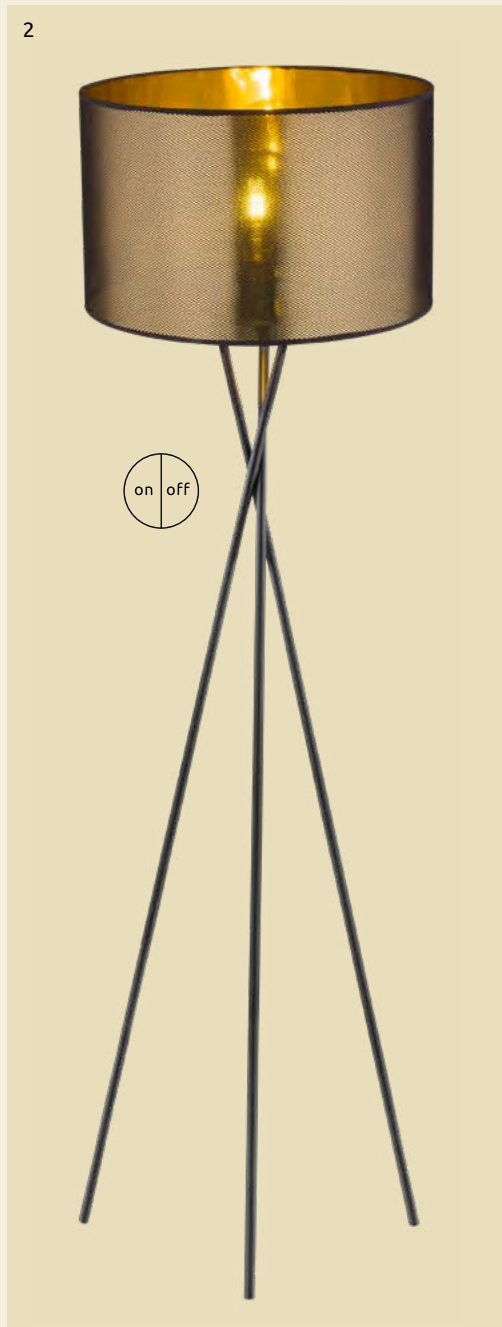

1

2

light
offlight
on

Makki

1 | **15586-5D** | excl. 5x E27 LED 15W | VPE: 1 | ↔ 90cm x 76cm ▾ 26cm
 2 | **15586-4D** | excl. 4x E27 LED 15W | VPE: 1 | ↔ 64cm x 46cm ▾ 26cm

metal white, textile, plastic opal