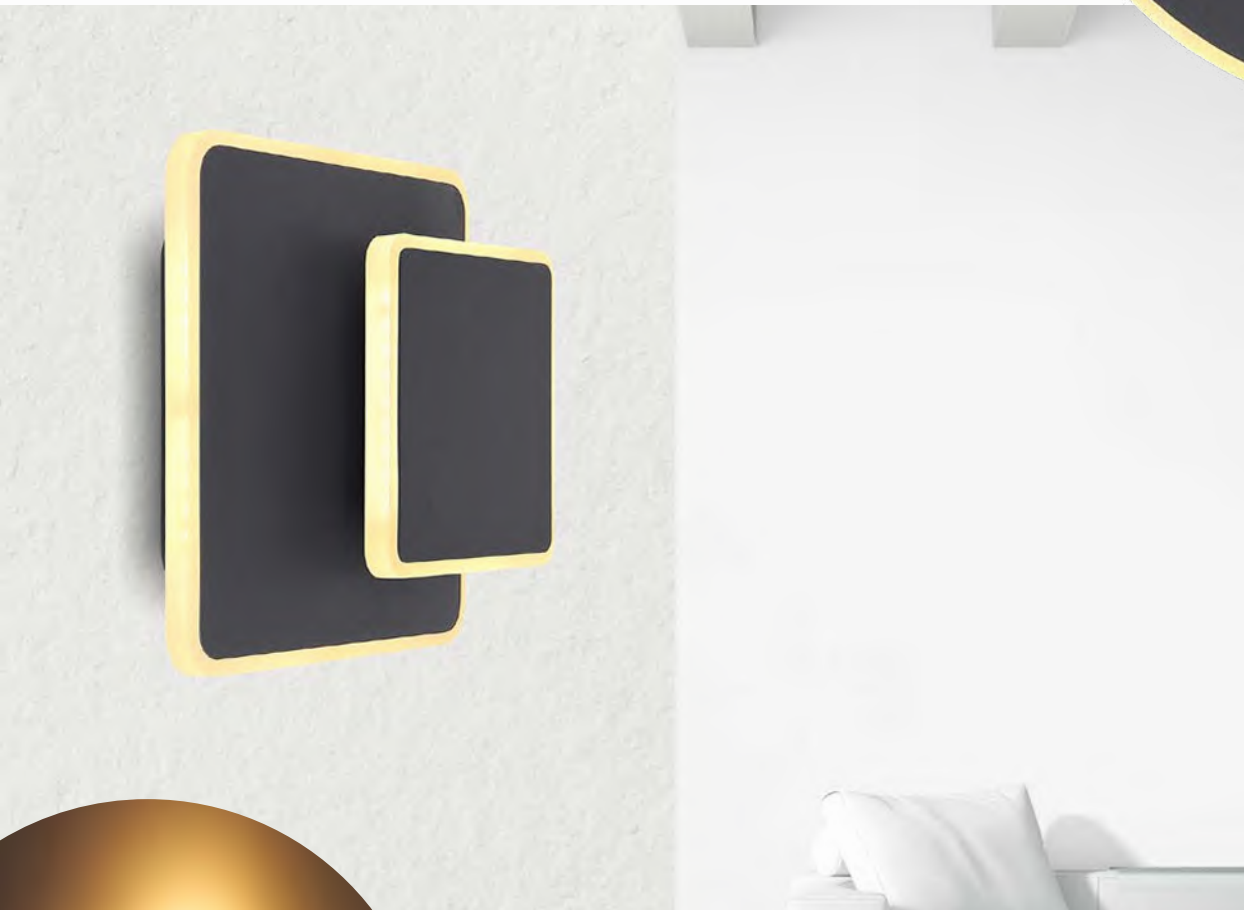

Many

1	78406W	incl. LED 12W	1080lm	808lm	3000K	VPE: 12	↔ 17cm ↓ 20cm ↳ 5,5cm	metal white matt, nickel matt, acrylic opal	
2	78406S	incl. LED 12W	1080lm	808lm	3000K	VPE: 12	↔ 17cm ↓ 20cm ↳ 5,5cm	metal black matt, graphite, acrylic opal	
3	78405S	incl. LED 6W incl. LED 1W	595lm 150lm	489lm 101lm	3000K	VPE: 12	Ø14,5cm ↳ 15cm	metal black matt, aluminium graphite, acrylic opal	
4	78405W	incl. LED 6W incl. LED 1W	595lm 150lm	489lm 101lm	3000K	VPE: 12	Ø14,5cm ↳ 15cm	metal white matt, nickel matt, acrylic opal