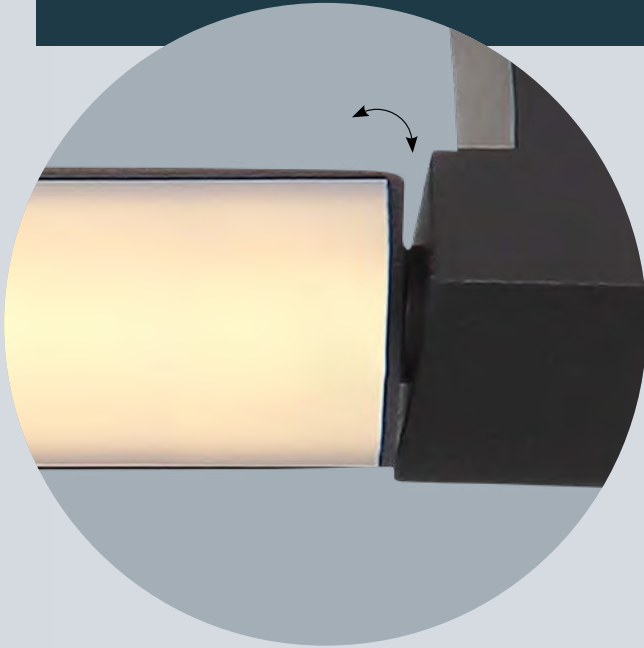

Susi

1	41498B	incl. LED 8W	900lm	400lm	3000K	VPE: 12	↔ 45,5cm ↓ 4cm ↳ 10cm	aluminium black matt, plastic opal
2	41498W	incl. LED 8W	900lm	400lm	3000K	VPE: 12	↔ 45,5cm ↓ 4cm ↳ 10cm	aluminium white matt, plastic opal

IP44