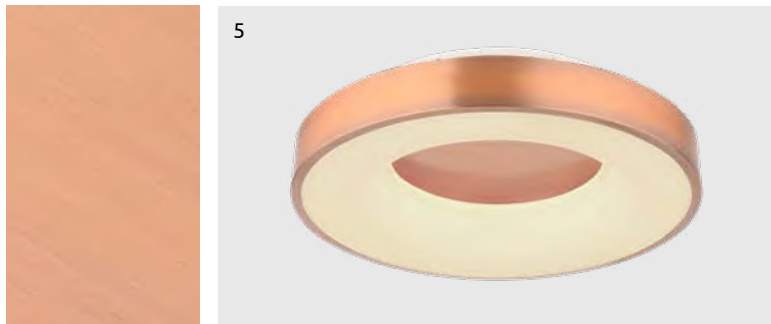

metal white, plastic black, plastic bronze coloured, acrylic opal

Jolli

1	41758-30	incl. LED 30W	290-2900lm	190-1800lm	2700-6000K 2700 4200 6000K	VPE: 4	Ø40cm	↴10cm	metal black, wood optics, plastic opal
2	41758-42	incl. LED 42W	400-4000lm	250-2500lm	2700-6000K 2700 4200 6000K	VPE: 4	Ø60cm	↴10cm	metal black, wood optics, plastic opal
3	41758-30B	incl. LED 30W	290-2900lm	190-1800lm	2700-6000K 2700 4200 6000K	VPE: 4	Ø40cm	↴10cm	metal black, plastic opal
4	41758-42B	incl. LED 42W	400-4000lm	250-2500lm	2700-6000K 2700 4200 6000K	VPE: 4	Ø60cm	↴10cm	metal black, plastic opal
5	41758-30C	incl. LED 30W	290-2900lm	190-1800lm	2700-6000K 2700 4200 6000K	VPE: 4	Ø40cm	↴10cm	metal white, copper coloured, plastic opal
6	41758-42C	incl. LED 42W	400-4000lm	250-2500lm	2700-6000K 2700 4200 6000K	VPE: 4	Ø60cm	↴10cm	metal white, copper coloured, plastic opal