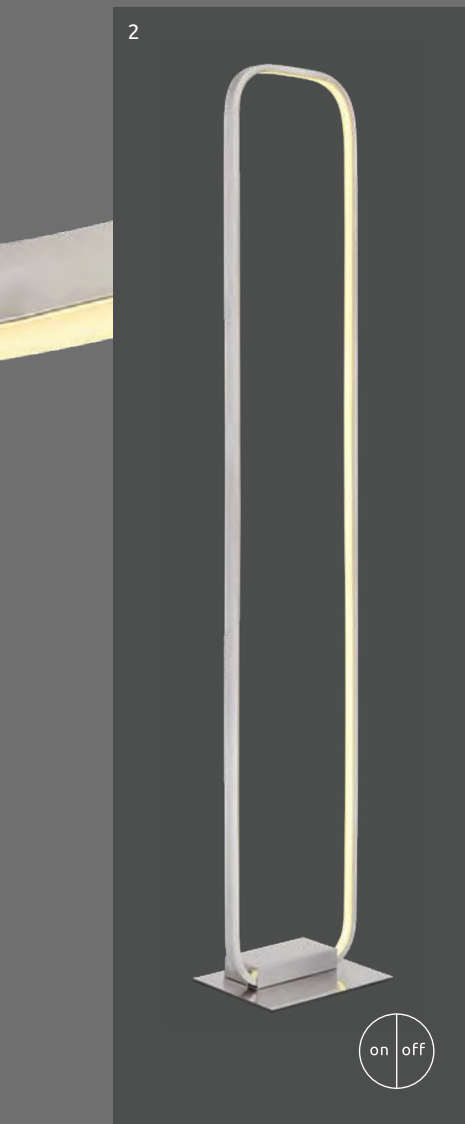

metal black matt, golden, acrylic opal

- incl.
- many steps
- many light steps
- dimmmable
- colour fixing
- memory function
- night light

Silla

1	67262D	incl. LED 16W	1760lm	505lm	3000K	VPE: 4	↔ 63cm x 30,5cm ▾ 7cm	nickel matt, aluminium brushed, plastic opal
2	67262S	incl. LED 24W	2640lm	1186lm	3000K	VPE: 4	↔ 23cm x 18cm ↓ 130,5cm	nickel matt, aluminium brushed, plastic opal
3	67262HB	incl. LED 24W	2640lm	843lm	3000K	VPE: 4	↔ 80cm x 26,5cm ▾ 120cm	metal black matt, aluminium black matt, plastic opal
4	67262H	incl. LED 24W	2640lm	1160lm	3000K	VPE: 4	↔ 80cm x 26,5cm ▾ 120cm	nickel matt, aluminium brushed, plastic opal
5	67262SB	incl. LED 24W	2640lm	819lm	3000K	VPE: 4	↔ 23cm x 18cm ↓ 130,5cm	metal black matt, aluminium black matt, plastic opal
6	67262DB	incl. LED 16W	1760lm	441lm	3000K	VPE: 4	↔ 63cm x 30,5cm ▾ 7cm	metal black matt, aluminium black matt, plastic opal