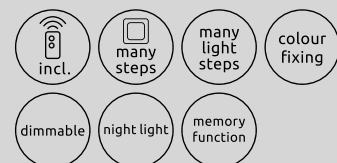

Manni

1	41759-24	incl. LED 24W	300-2400lm	130-1100lm	2700-6500K 2700|4200|6500K	VPE: 5	Ø38,5cm ▾8cm
2	41759-40	incl. LED 40W	380-4000lm	190-1850lm	2700-6500K 2700|4200|6500K	VPE: 5	Ø48,5cm ▾8cm

metal white, plastic black, plastic bronze coloured, acrylic opal