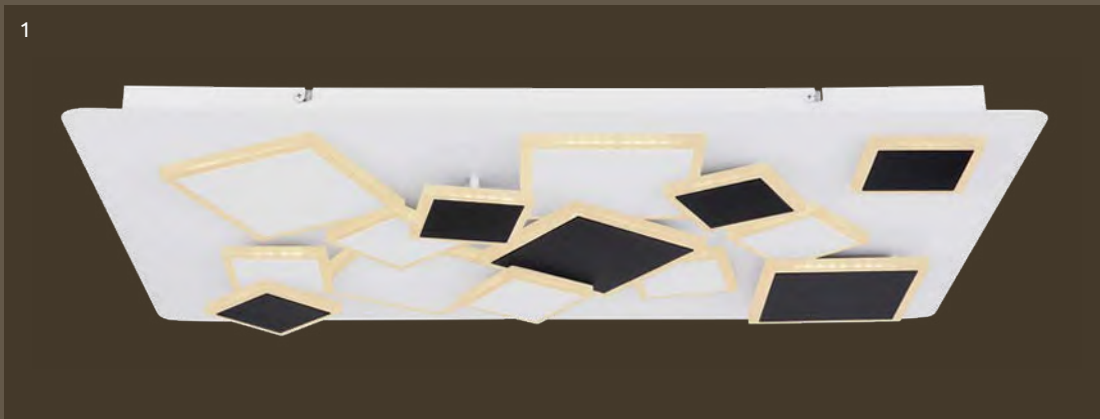

Rabea

1	48290-65	incl. LED 65W	350-6500lm	250-2500lm	3000-6000K 3000|4500|6000K	VPE: 1 ↔ 75cm x 45cm ↓ 7cm
2	48290-50	incl. LED 50W	300-5000lm	200-1900lm	3000-6000K 3000|4500|6000K	VPE: 4 ↔ 50cm x 50cm ↓ 6,5cm

metal white, aluminium black, acrylic opal