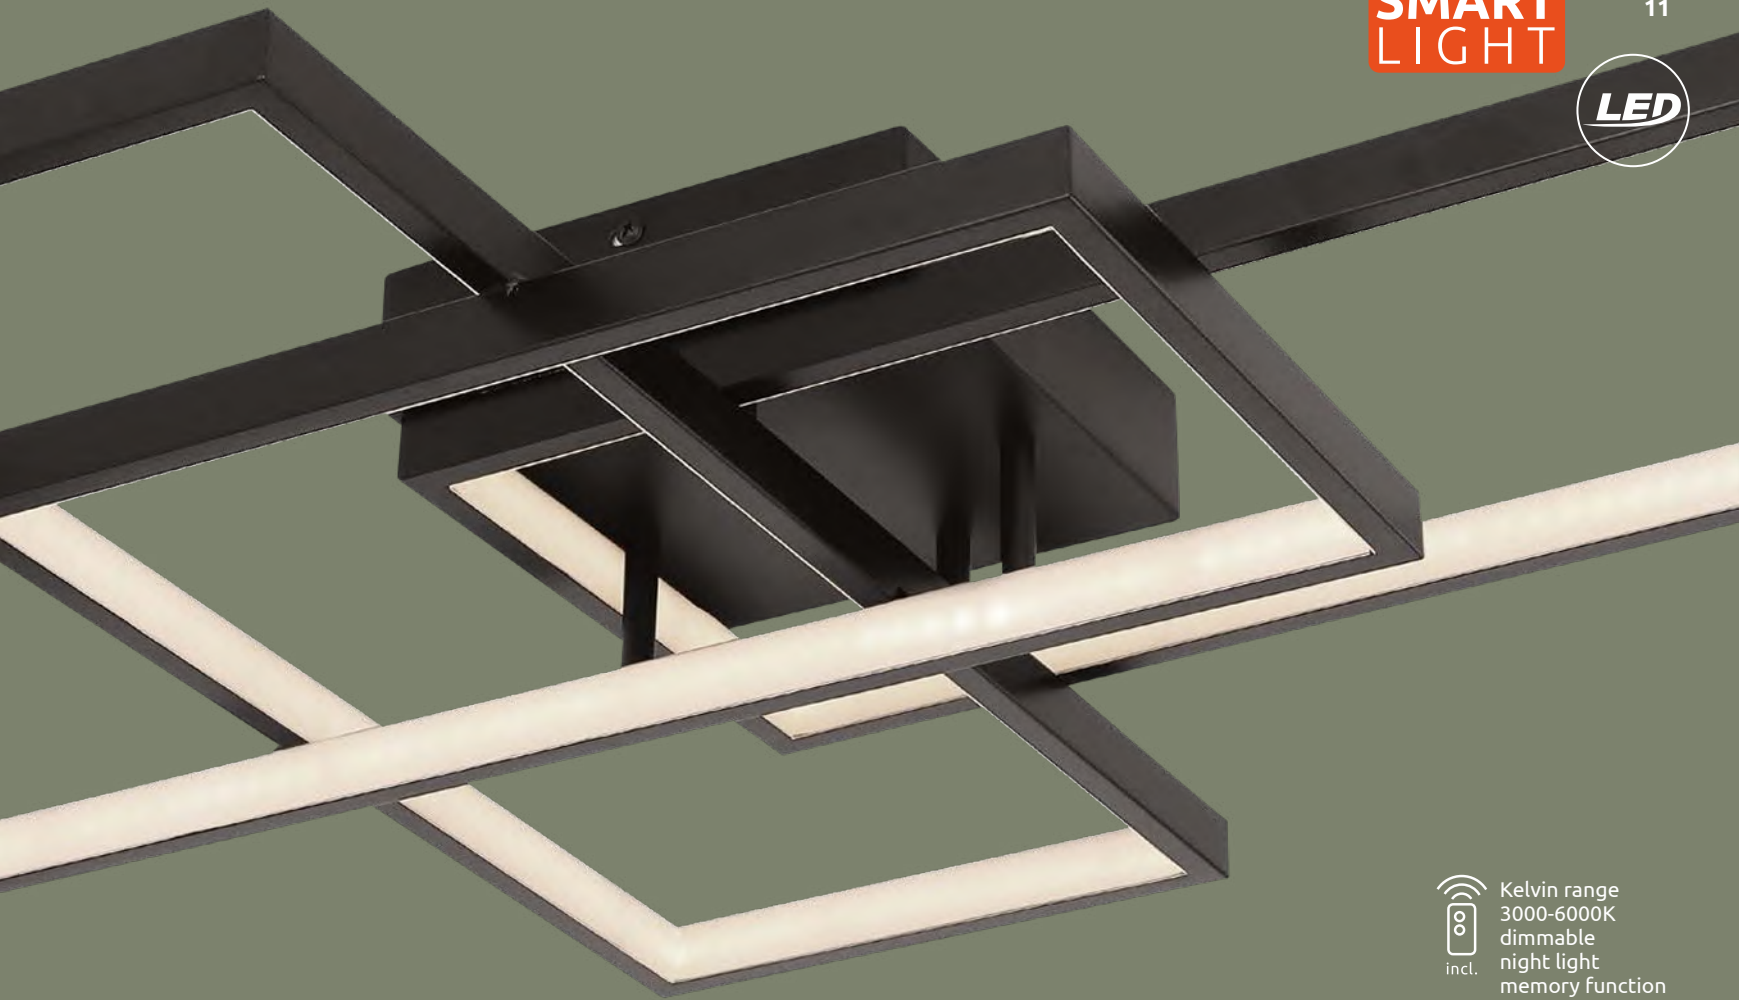

VPE: 4

↔ 41,5cm x 41,5cm

⤵ 10,5cm

metal white, acylic opal, white

APP control

Easy Smartphone and Voice Control

compatible with Alexa

compatible with Google Assistant