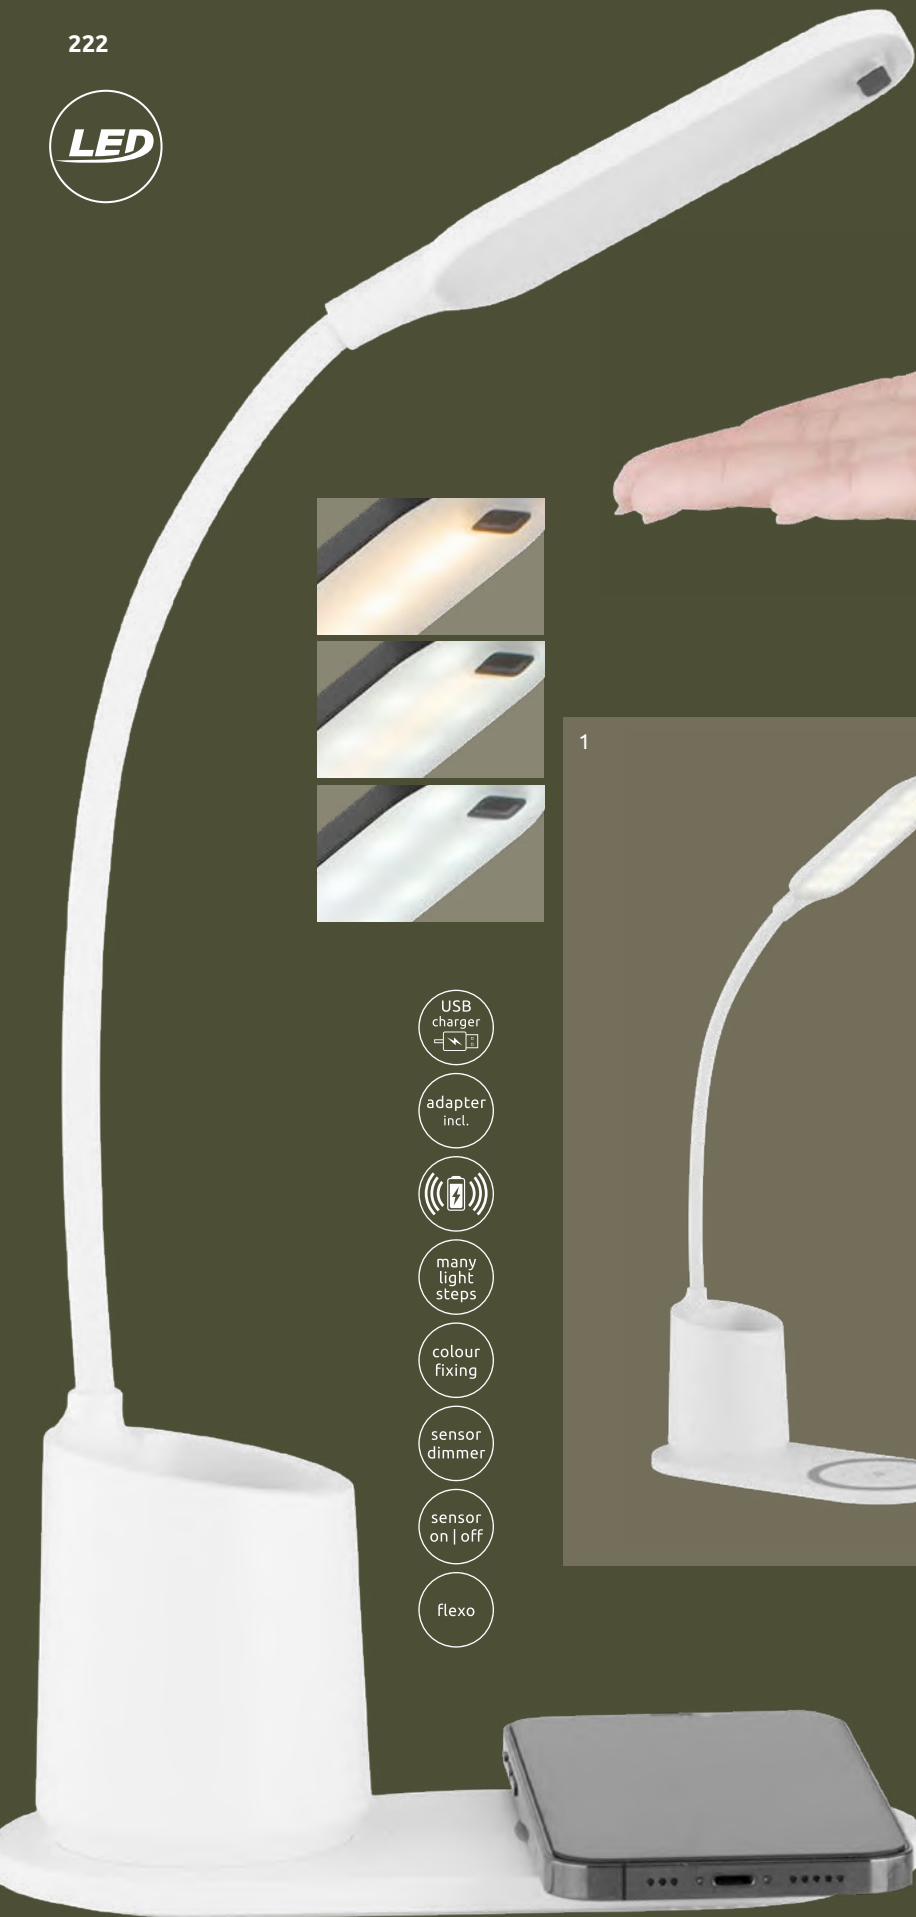

USB charger
incl.

many light steps

colour fixing

sensor dimmer

sensor on | off

flexo

Melli

1	58429W	incl. LED 3W incl. charger 10W	24-240lm	19-190lm	2700|4500|6000K	VPE: 8	↔ max.34cm ↓ max.45cm | plastic white, opal, satined
2	58429B	incl. LED 3W incl. charger 10W	24-240lm	19-190lm	2700|4500|6000K	VPE: 8	↔ max.34cm ↓ max.45cm | plastic black, opal, satined