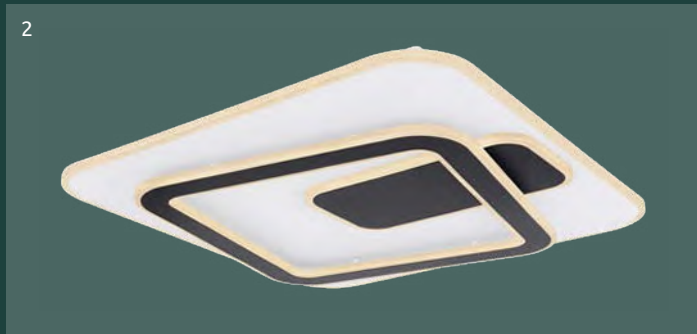

dimmable

many
light
stepscolour
fixing

night light

memory
function

Levana

1	48018-30	incl. LED 30W	3000lm	1700lm	3000K	VPE: 8	↔ 20-27cm x 23-30cm ↴ 6cm	metal white, aluminium black, acrylic opal metal white, aluminium black, acrylic opal metal white, metal black matt, acrylic opal
2	48018-55	incl. LED 55W	350-5500lm	250-3200lm	3000-6000K 3000 4500 6000K	VPE: 4	↔ 44,5-63cm x 36,5-54cm ↴ 6,5cm	
3	48018-18	incl. LED 18W	1800lm	1100lm	3000K	VPE: 4	↔ 22cm ↕ 69,5cm ↗ 5cm	