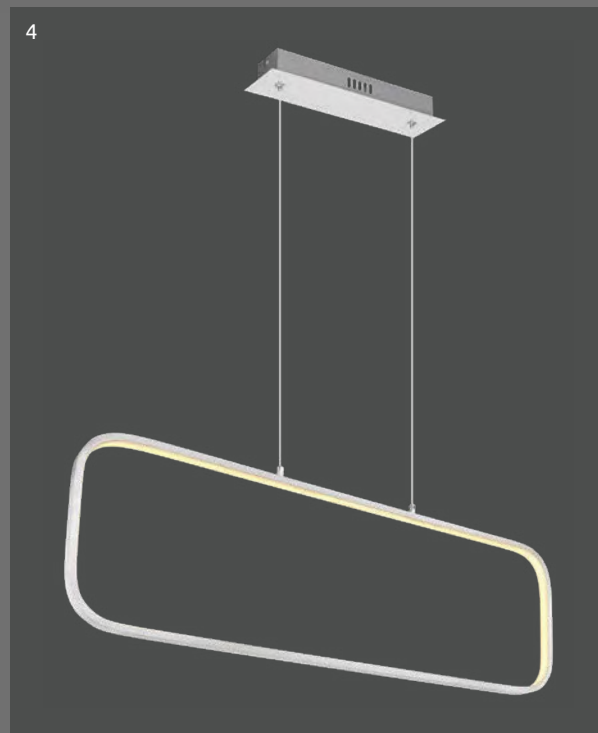

Silla

1	67262D	incl. LED 16W	1760lm	505lm	3000K	VPE: 4	↔ 63cm x 30,5cm ▾ 7cm	nickel matt, aluminium brushed, plastic opal
2	67262S	incl. LED 24W	2640lm	1186lm	3000K	VPE: 4	↔ 23cm x 18cm ↓ 130,5cm	nickel matt, aluminium brushed, plastic opal
3	67262HB	incl. LED 24W	2640lm	843lm	3000K	VPE: 4	↔ 80cm x 26,5cm ▾ 120cm	metal black matt, aluminium black matt, plastic opal
4	67262H	incl. LED 24W	2640lm	1160lm	3000K	VPE: 4	↔ 80cm x 26,5cm ▾ 120cm	nickel matt, aluminium brushed, plastic opal
5	67262SB	incl. LED 24W	2640lm	819lm	3000K	VPE: 4	↔ 23cm x 18cm ↓ 130,5cm	metal black matt, aluminium black matt, plastic opal
6	67262DB	incl. LED 16W	1760lm	441lm	3000K	VPE: 4	↔ 63cm x 30,5cm ▾ 7cm	metal black matt, aluminium black matt, plastic opal