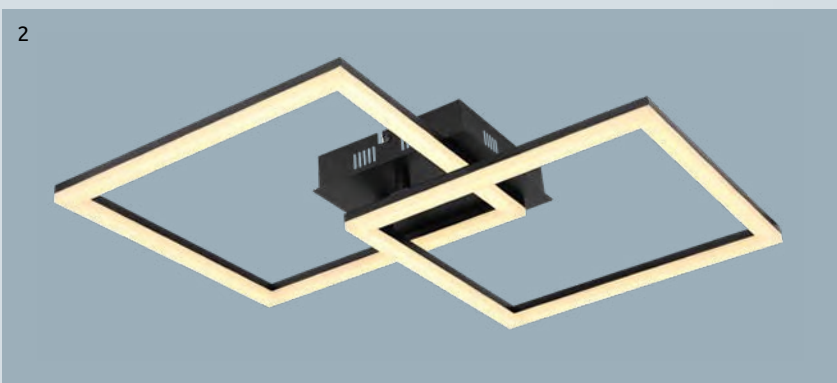

Tiny

1	67247-58	incl. LED 58W	400-6000lm	300-4300lm	2700-6000K 2700|4000|6000K	VPE: 4 ↔ 90cm x 40cm ↓ 8cm
2	67246-36	incl. LED 36W	4000lm	2700lm	3000K	VPE: 5 ↔ 47cm x 47cm ↓ 6cm

metal black matt, plastic opal