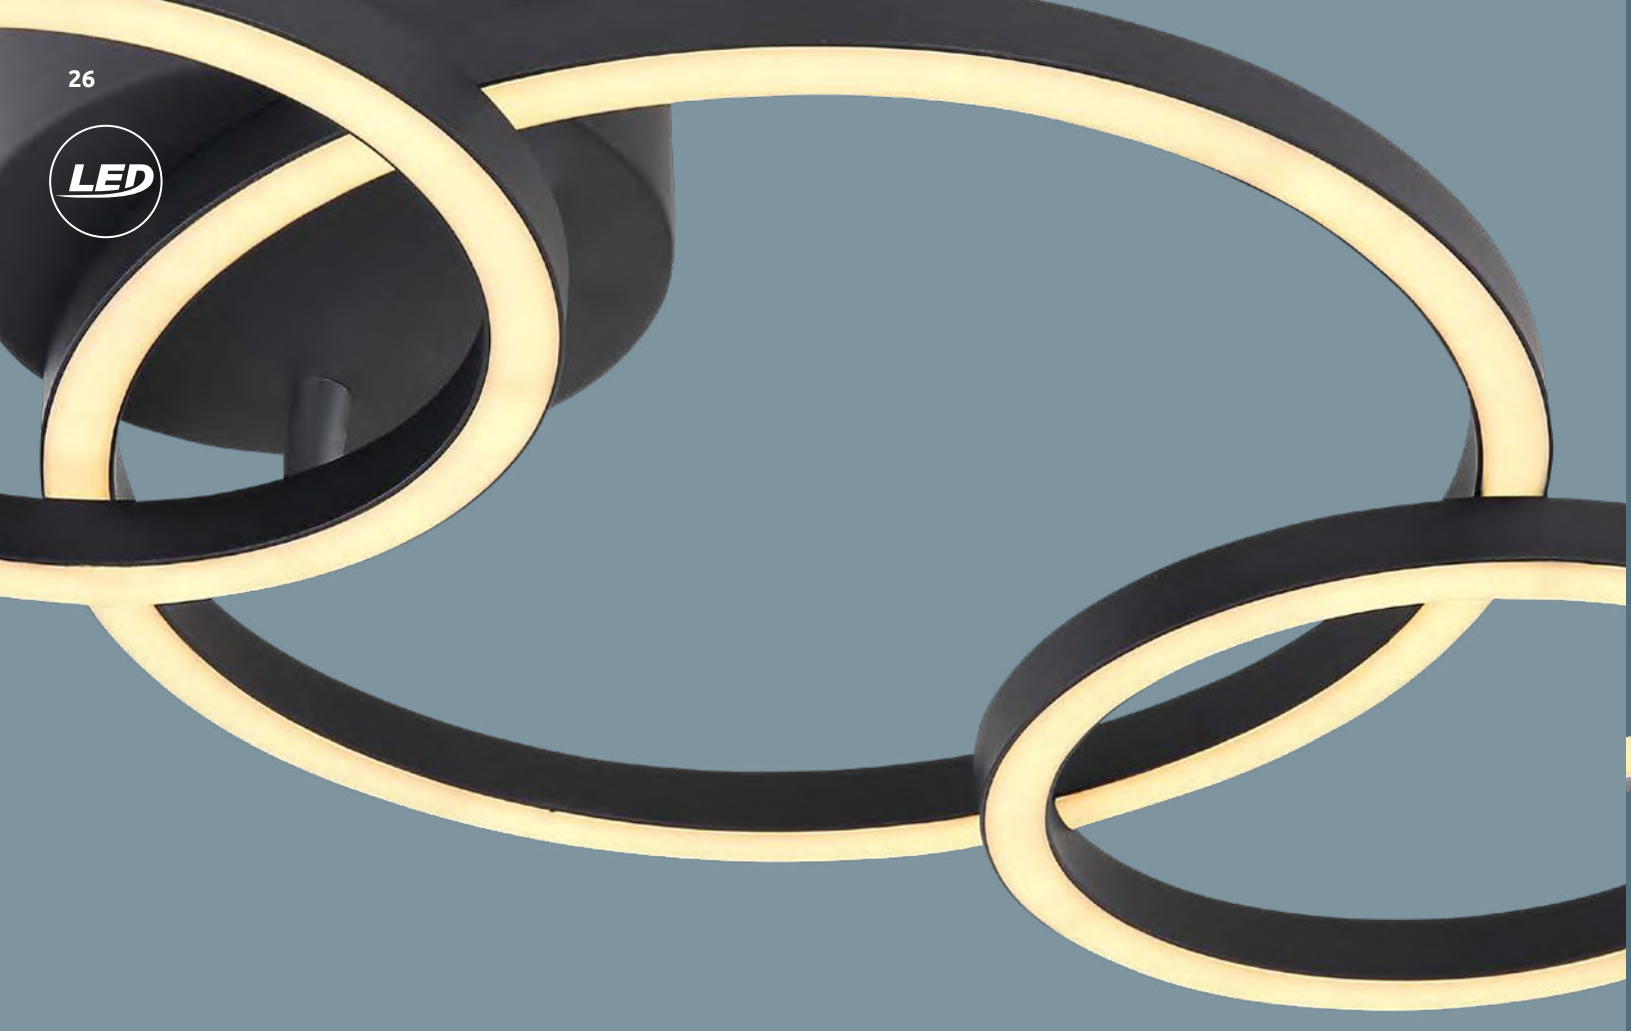

Reggy

1	67239-24W	incl. LED 24W	2000lm	1150lm	3000K	VPE: 6	↔ 57cm x 23cm	↕ 4cm	metal white, acrylic opal, sparkle
2	67239-24B	incl. LED 24W	2000lm	750lm	3000K	VPE: 6	↔ 57cm x 23cm	↕ 4cm	metal black, acrylic opal, sparkle