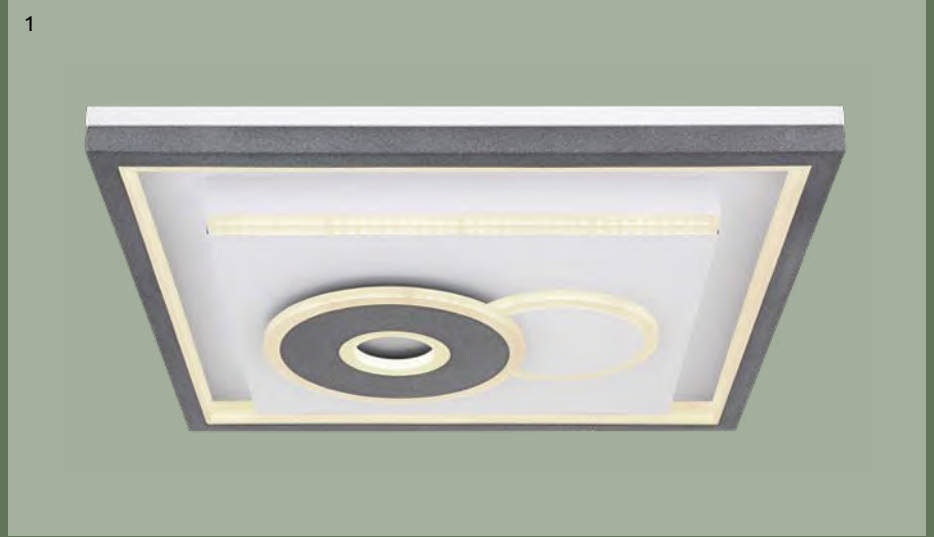

1

2

Sundi

1	48453-52	incl. LED 52W	490-6300lm	152-1853lm	2700-6000K	VPE: 1	↔ 54cm x 54cm	↕ 10cm	metal white, metal black matt, acrylic opal
2	48454-46	incl. LED 46W	460-5840lm	120-2030lm	2700-6000K	VPE: 1	∅50cm	↕ 9cm	metal white, metal graphite, black matt, acrylic opal, chrome