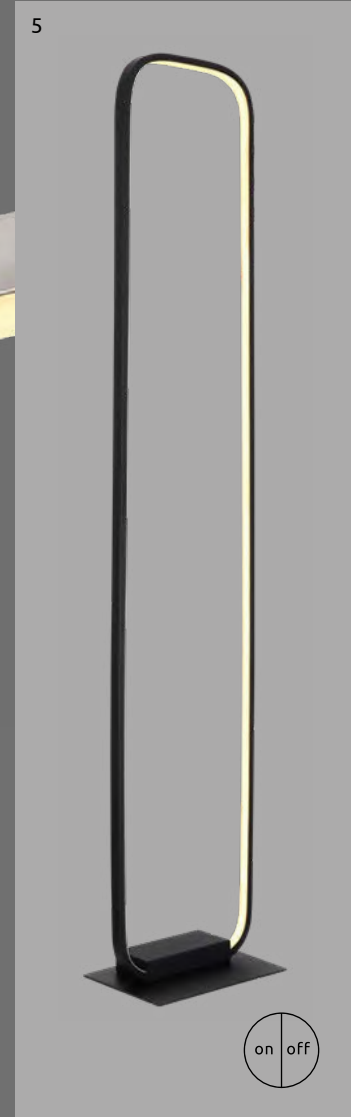

metal black matt, golden, acrylic opal

- incl.
- many steps
- many light steps
- dimmmable
- colour fixing
- memory function
- night light

Silla

1	67262D	incl. LED 16W	1760lm	505lm	3000K	VPE: 4	↔ 63cm x 30,5cm ▾ 7cm	nickel matt, aluminium brushed, plastic opal
2	67262S	incl. LED 24W	2640lm	1186lm	3000K	VPE: 4	↔ 23cm x 18cm ↓ 130,5cm	nickel matt, aluminium brushed, plastic opal
3	67262HB	incl. LED 24W	2640lm	843lm	3000K	VPE: 4	↔ 80cm x 26,5cm ▾ 120cm	metal black matt, aluminium black matt, plastic opal
4	67262H	incl. LED 24W	2640lm	1160lm	3000K	VPE: 4	↔ 80cm x 26,5cm ▾ 120cm	nickel matt, aluminium brushed, plastic opal
5	67262SB	incl. LED 24W	2640lm	819lm	3000K	VPE: 4	↔ 23cm x 18cm ↓ 130,5cm	metal black matt, aluminium black matt, plastic opal
6	67262DB	incl. LED 16W	1760lm	441lm	3000K	VPE: 4	↔ 63cm x 30,5cm ▾ 7cm	metal black matt, aluminium black matt, plastic opal