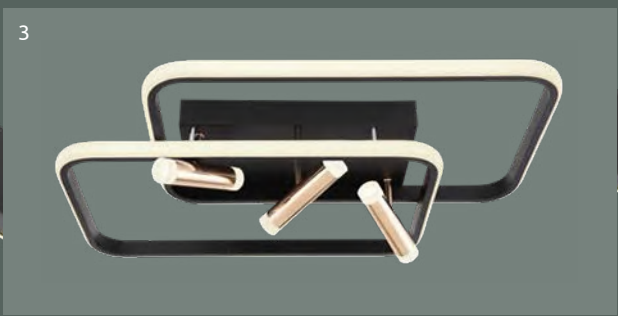

metal black matt, golden, acrylic opal

- incl.
- many steps
- many light steps
- dimmmable
- colour fixing
- memory function
- night light

Silla

1	67262D	incl. LED 16W	1760lm	505lm	3000K	VPE: 4	↔ 63cm x 30,5cm ▾ 7cm	nickel matt, aluminium brushed, plastic opal
2	67262S	incl. LED 24W	2640lm	1186lm	3000K	VPE: 4	↔ 23cm x 18cm ↓ 130,5cm	nickel matt, aluminium brushed, plastic opal
3	67262HB	incl. LED 24W	2640lm	843lm	3000K	VPE: 4	↔ 80cm x 26,5cm ▾ 120cm	metal black matt, aluminium black matt, plastic opal
4	67262H	incl. LED 24W	2640lm	1160lm	3000K	VPE: 4	↔ 80cm x 26,5cm ▾ 120cm	nickel matt, aluminium brushed, plastic opal
5	67262SB	incl. LED 24W	2640lm	819lm	3000K	VPE: 4	↔ 23cm x 18cm ↓ 130,5cm	metal black matt, aluminium black matt, plastic opal
6	67262DB	incl. LED 16W	1760lm	441lm	3000K	VPE: 4	↔ 63cm x 30,5cm ▾ 7cm	metal black matt, aluminium black matt, plastic opal