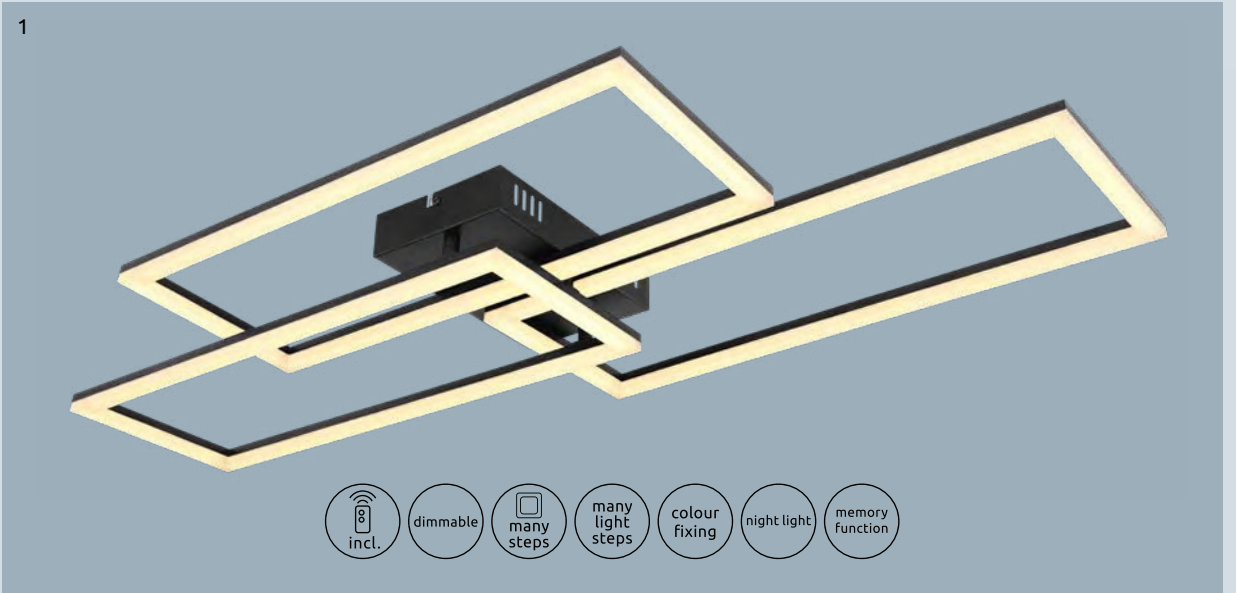

- incl.
- dimmable
- many steps
- many light steps
- colour fixing
- night light
- memory function