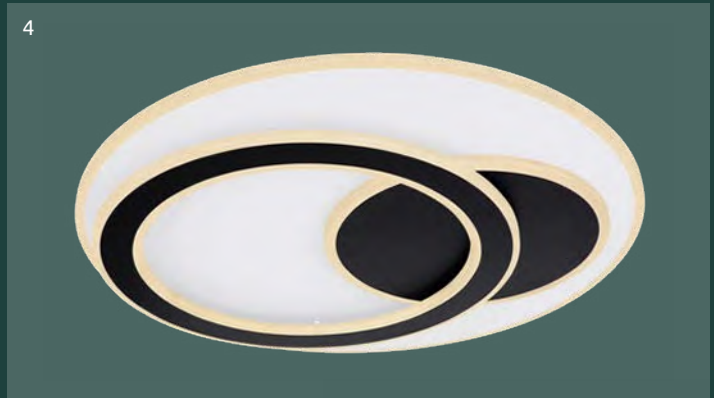

dimmable

many
light
stepscolour
fixing

night light

memory
function

Levana

1	48018-30	incl. LED 30W	3000lm	1700lm	3000K	VPE: 8	↔ 20-27cm x 23-30cm ↴ 6cm	metal white, aluminium black, acrylic opal metal white, aluminium black, acrylic opal metal white, metal black matt, acrylic opal
2	48018-55	incl. LED 55W	350-5500lm	250-3200lm	3000-6000K 3000 4500 6000K	VPE: 4	↔ 44,5-63cm x 36,5-54cm ↴ 6,5cm	
3	48018-18	incl. LED 18W	1800lm	1100lm	3000K	VPE: 4	↔ 22cm ↕ 69,5cm ↗ 5cm	