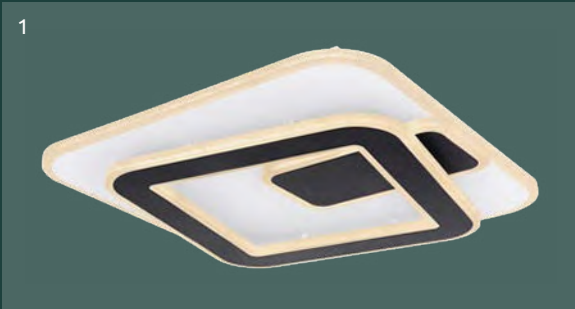

dimmable

many
light
stepscolour
fixing

night light

memory
function

Levana

1	48018-30	incl. LED 30W	3000lm	1700lm	3000K	VPE: 8	↔ 20-27cm x 23-30cm ↴ 6cm	metal white, aluminium black, acrylic opal metal white, aluminium black, acrylic opal metal white, metal black matt, acrylic opal
2	48018-55	incl. LED 55W	350-5500lm	250-3200lm	3000-6000K 3000 4500 6000K	VPE: 4	↔ 44,5-63cm x 36,5-54cm ↴ 6,5cm	
3	48018-18	incl. LED 18W	1800lm	1100lm	3000K	VPE: 4	↔ 22cm ↕ 69,5cm ↗ 5cm	