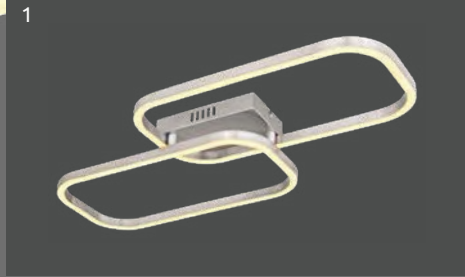

metal black matt, golden, acrylic opal

- incl.
- many steps
- many light steps
- dimmmable
- colour fixing
- memory function
- night light

Silla

1	67262D	incl. LED 16W	1760lm	505lm	3000K	VPE: 4	↔ 63cm x 30,5cm ▾ 7cm	nickel matt, aluminium brushed, plastic opal
2	67262S	incl. LED 24W	2640lm	1186lm	3000K	VPE: 4	↔ 23cm x 18cm ↓ 130,5cm	nickel matt, aluminium brushed, plastic opal
3	67262HB	incl. LED 24W	2640lm	843lm	3000K	VPE: 4	↔ 80cm x 26,5cm ▾ 120cm	metal black matt, aluminium black matt, plastic opal
4	67262H	incl. LED 24W	2640lm	1160lm	3000K	VPE: 4	↔ 80cm x 26,5cm ▾ 120cm	nickel matt, aluminium brushed, plastic opal
5	67262SB	incl. LED 24W	2640lm	819lm	3000K	VPE: 4	↔ 23cm x 18cm ↓ 130,5cm	metal black matt, aluminium black matt, plastic opal
6	67262DB	incl. LED 16W	1760lm	441lm	3000K	VPE: 4	↔ 63cm x 30,5cm ▾ 7cm	metal black matt, aluminium black matt, plastic opal