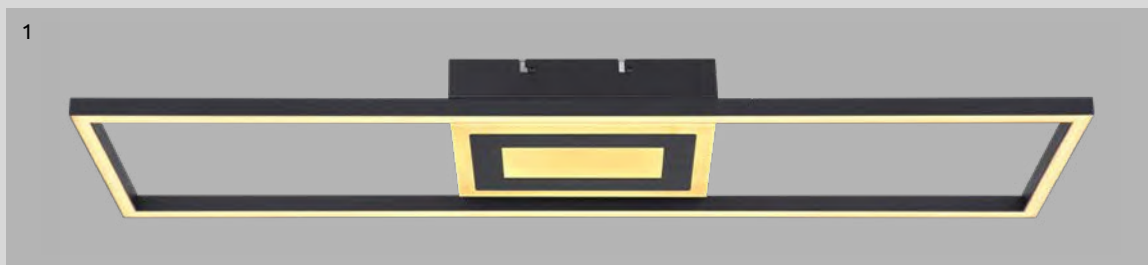

Tiny

1	67244-30	incl. LED 30W	3200lm	1100lm	3000K	VPE: 6	↔ 81cm x 21cm	↕ 5cm
2	67245-40	incl. LED 40W	4000lm	1400lm	3000K	VPE: 4	↔ 42,5cm x 42,5cm	↕ 7cm

metal black matt, plastic opal, acrylic white