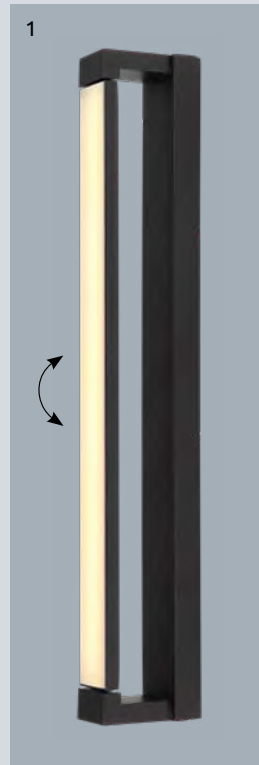

Susi

1	41498B	incl. LED 8W	900lm	400lm	3000K	VPE: 12	↔ 45,5cm ↓ 4cm ↳ 10cm	aluminium black matt, plastic opal
2	41498W	incl. LED 8W	900lm	400lm	3000K	VPE: 12	↔ 45,5cm ↓ 4cm ↳ 10cm	aluminium white matt, plastic opal

IP44