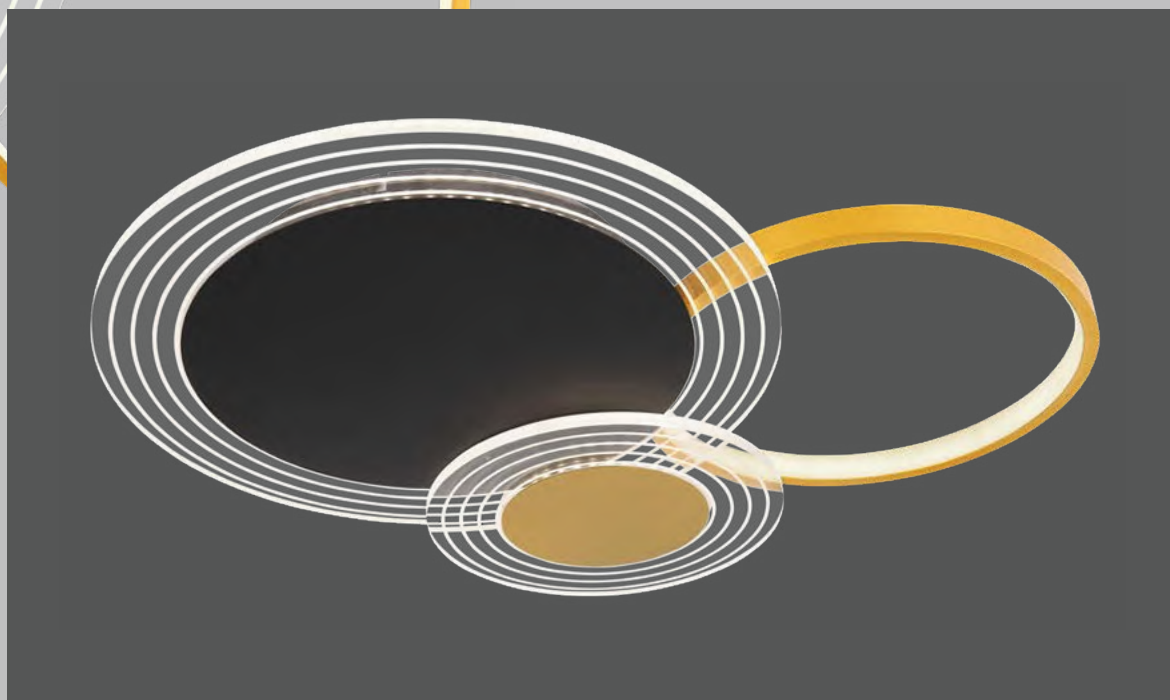

Senna

67261-36

incl. LED 36W

200-3600lm

150-1900lm

2700-6000K

2700|4000|6000K

VPE: 4

↔ 58cm x 52cm

⤵ 6cm

metal black matt,
golden, acrylic
golden, clear