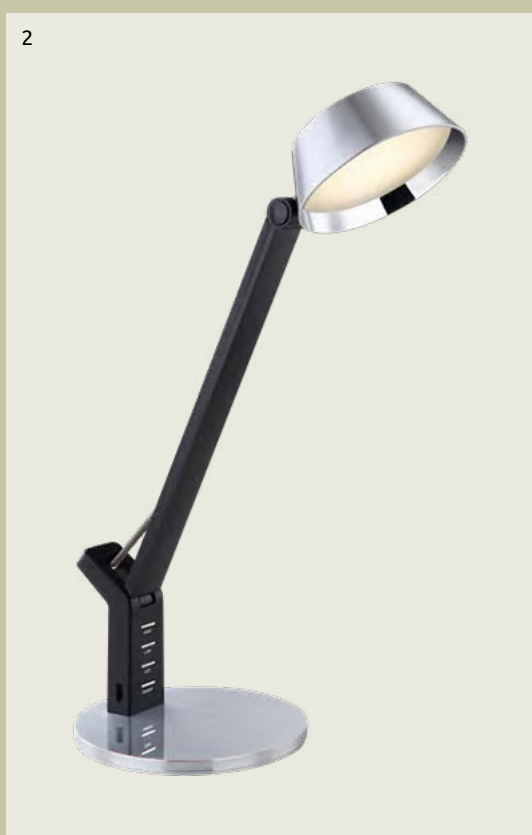

Ursino

1	58422B	incl. LED 8W	30-580lm	24-450lm	3000|4000|6300K	VPE: 6	↔ max.48cm x 17cm	↓ max.52cm	metal black, plastic black
2	58422S	incl. LED 8W	30-580lm	24-450lm	3000|4000|6300K	VPE: 6	↔ max.48cm x 17cm	↓ max.52cm	metal silver, plastic black
3	58423	incl. LED 8W	30-580lm	24-450lm	3000|4000|6300K	VPE: 6	↔ max.48cm x 17cm	↓ max.52cm	metal gold coloured, plastic black