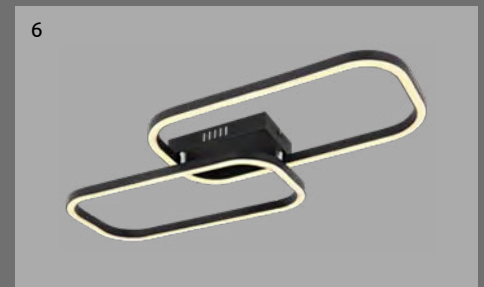

metal black matt, golden, acrylic opal

- incl.
- many steps
- many light steps
- dimmmable
- colour fixing
- memory function
- night light

Silla

1	67262D	incl. LED 16W	1760lm	505lm	3000K	VPE: 4	↔ 63cm x 30,5cm ▾ 7cm	nickel matt, aluminium brushed, plastic opal
2	67262S	incl. LED 24W	2640lm	1186lm	3000K	VPE: 4	↔ 23cm x 18cm ↓ 130,5cm	nickel matt, aluminium brushed, plastic opal
3	67262HB	incl. LED 24W	2640lm	843lm	3000K	VPE: 4	↔ 80cm x 26,5cm ▾ 120cm	metal black matt, aluminium black matt, plastic opal
4	67262H	incl. LED 24W	2640lm	1160lm	3000K	VPE: 4	↔ 80cm x 26,5cm ▾ 120cm	nickel matt, aluminium brushed, plastic opal
5	67262SB	incl. LED 24W	2640lm	819lm	3000K	VPE: 4	↔ 23cm x 18cm ↓ 130,5cm	metal black matt, aluminium black matt, plastic opal
6	67262DB	incl. LED 16W	1760lm	441lm	3000K	VPE: 4	↔ 63cm x 30,5cm ▾ 7cm	metal black matt, aluminium black matt, plastic opal