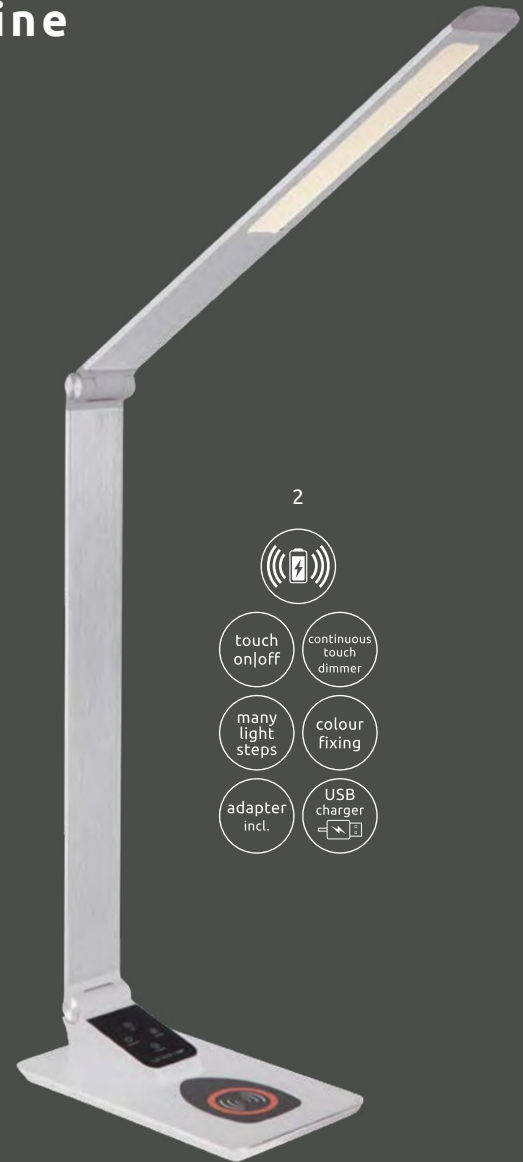

Claudia

- 1
- RGB colour change
 - RGB colour fixing
 - touch on/off
 - touch dimmer
 - many light steps
 - colour fixing
 - adapter incl.
 - USB charger incl.

221

Janine

- 2
- touch on/off
 - continuous touch dimmer
 - many light steps
 - colour fixing
 - adapter incl.
 - USB charger incl.