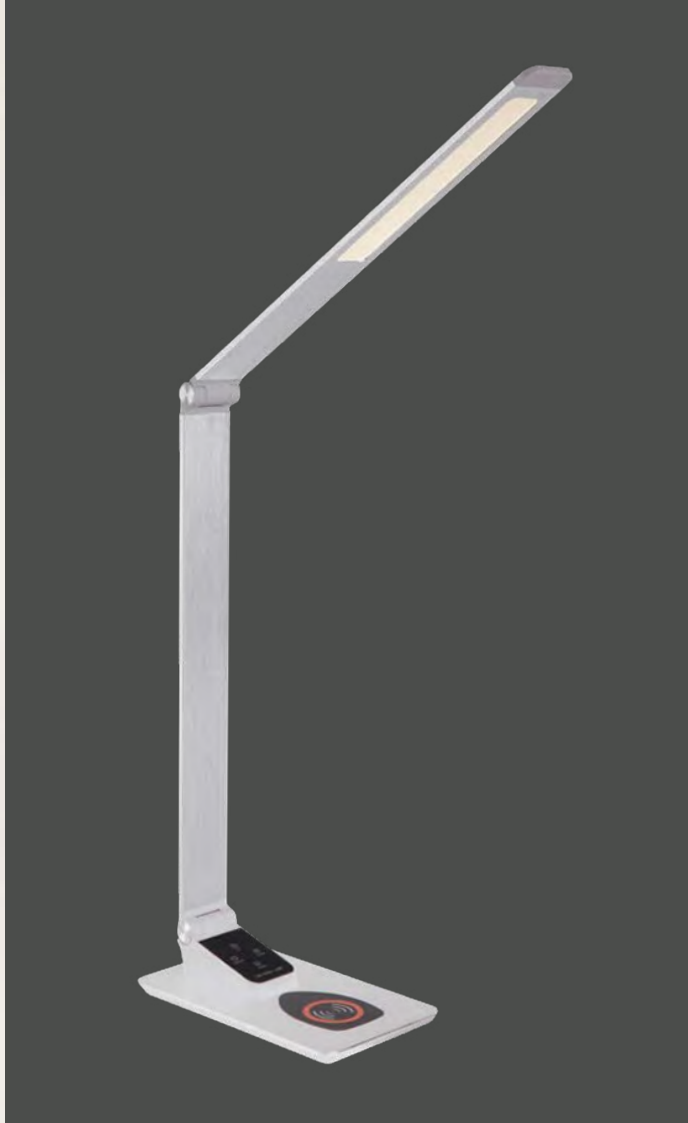

IP44

Viggo

1	41499C	incl. LED 18W	2070lm	760lm	3000K	VPE: 8	↔ 10cm	↕ 61cm	↳ 6cm	metal chromed, aluminium brushed, plastic opal
2	41499B	incl. LED 18W	2070lm	950lm	3000K	VPE: 8	↔ 10cm	↕ 61cm	↳ 6cm	metal black matt, aluminium brushed black matt, plastic opal