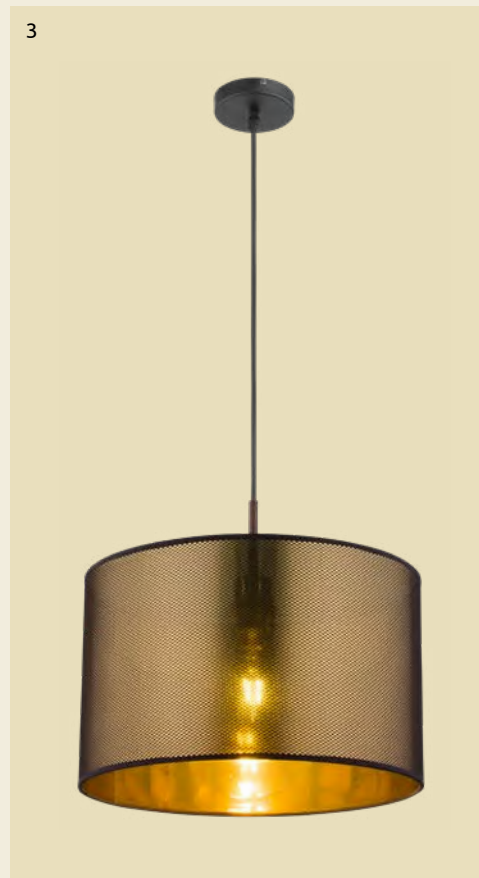

1

2

light
offlight
on

Makki

1 | **15586-5D** | excl. 5x E27 LED 15W | VPE: 1 | ↔ 90cm x 76cm ▾ 26cm
 2 | **15586-4D** | excl. 4x E27 LED 15W | VPE: 1 | ↔ 64cm x 46cm ▾ 26cm

metal white, textile, plastic opal