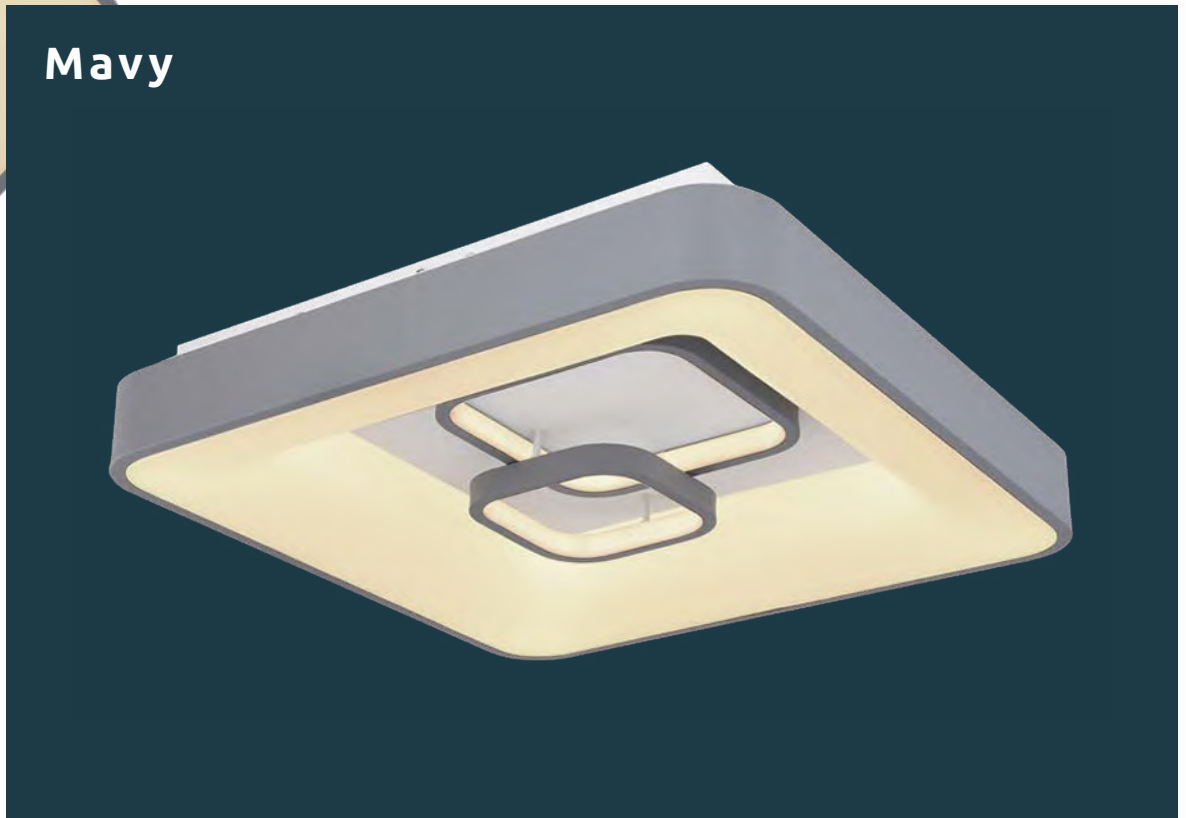

Mavy

48416-50

incl. LED 50W

200-5000lm

150-1900lm

3000-6000K
3000|4500|6000K

VPE: 4

↔50cm x 50cm
↓10cm

metal white,
metal graphite,
acrylic opal