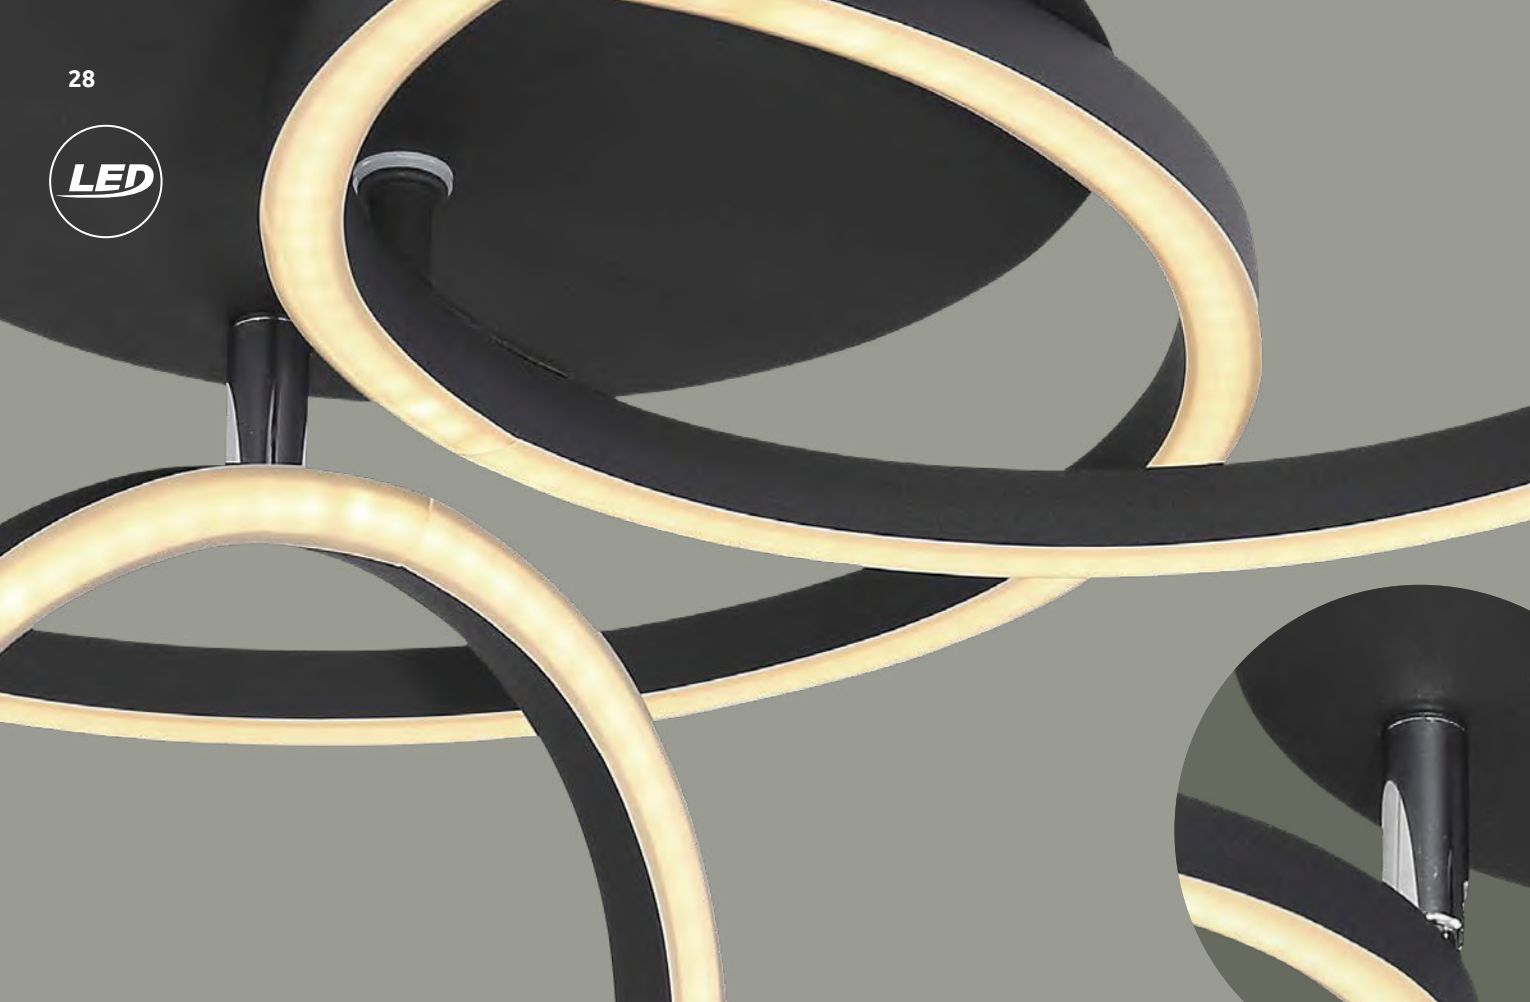

Keady

1	67233-30S	incl. LED 30W	1600lm	1100lm	3000K	VPE: 4	↔ 49,5cm x 30cm	↕ 9,5cm
2	67233-40S	incl. LED 40W	2060lm	1390lm	3000K	VPE: 4	↔ 65,5cm x 40,5cm	↕ 7,5cm
3	67233-24S	incl. LED 24W	1480lm	900lm	3000K	VPE: 4	↔ 49cm x 24,5cm	↕ 7cm

metal black matt, plastic opal