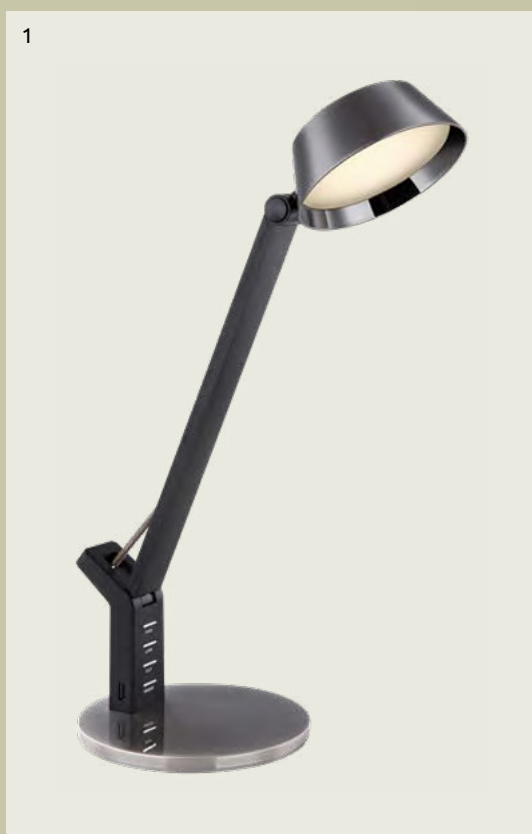

Ursino

1	58422B	incl. LED 8W	30-580lm	24-450lm	3000|4000|6300K	VPE: 6	↔ max.48cm x 17cm	↓ max.52cm	metal black, plastic black
2	58422S	incl. LED 8W	30-580lm	24-450lm	3000|4000|6300K	VPE: 6	↔ max.48cm x 17cm	↓ max.52cm	metal silver, plastic black
3	58423	incl. LED 8W	30-580lm	24-450lm	3000|4000|6300K	VPE: 6	↔ max.48cm x 17cm	↓ max.52cm	metal gold coloured, plastic black