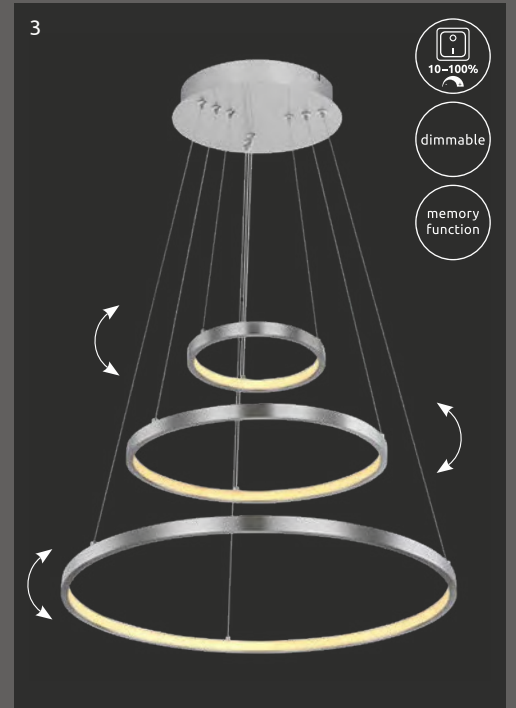

Ralph

1	67192-29	incl. LED 29W	2300lm	1400lm	3000K	VPE: 6	Ø60,5cm ▾120cm
2	67192-19	incl. LED 19W	1400lm	900lm	3000K	VPE: 6	Ø38,5cm ▾120cm
3	67192-57	incl. LED 57W	310-3100lm	220-2200lm	3000K	VPE: 6	Ø51cm ▾120cm
4	67192-42	incl. LED 42W	230-2300lm	150-1500lm	3000K	VPE: 6	Ø51cm ▾120cm

nickel matt, plastic opal