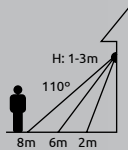

2

IP44

sensor
incl.