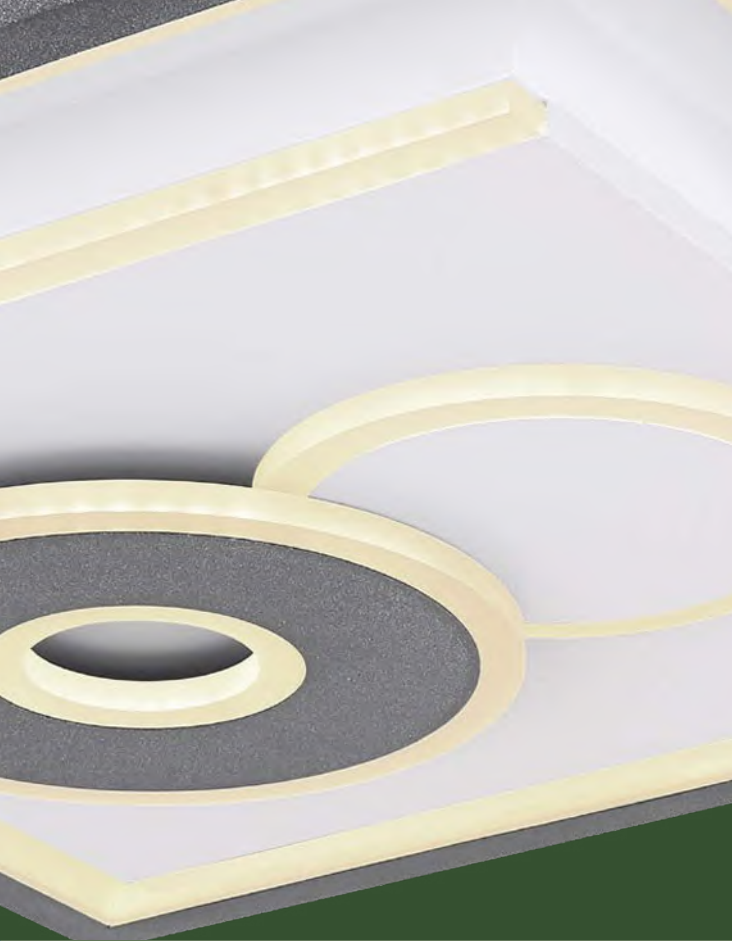

1

2

Sundi

1	48453-52	incl. LED 52W	490-6300lm	152-1853lm	2700-6000K	VPE: 1	↔ 54cm x 54cm	↕ 10cm	metal white, metal black matt, acrylic opal
2	48454-46	incl. LED 46W	460-5840lm	120-2030lm	2700-6000K	VPE: 1	∅50cm	↕ 9cm	metal white, metal graphite, black matt, acrylic opal, chrome