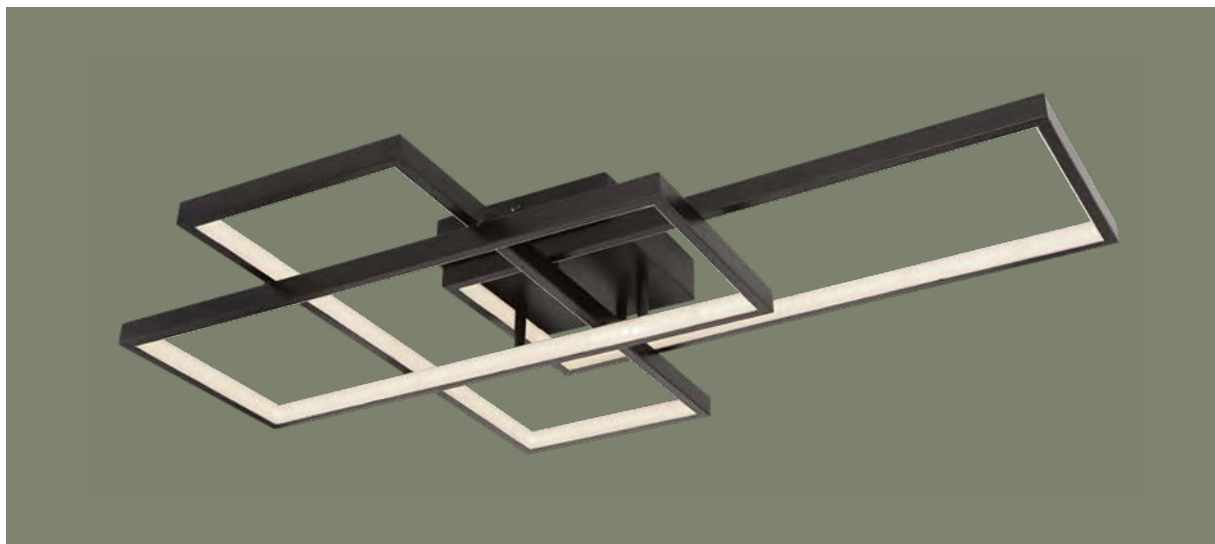

Kelvin range
3000-6000K
dimmable
night light
memory function
incl.

Gabriel

67227-40BSH

incl. LED 40W

200-4000lm

150-1200lm

3000-6000K

VPE: 4

↔ 75cm x 50cm
⤵ 10cm

metal black,
aluminium black,
plastic opal

APP
control
Easy Smartphone
and Voice Control

compatible with
Alexa

compatible with
Google Assistant