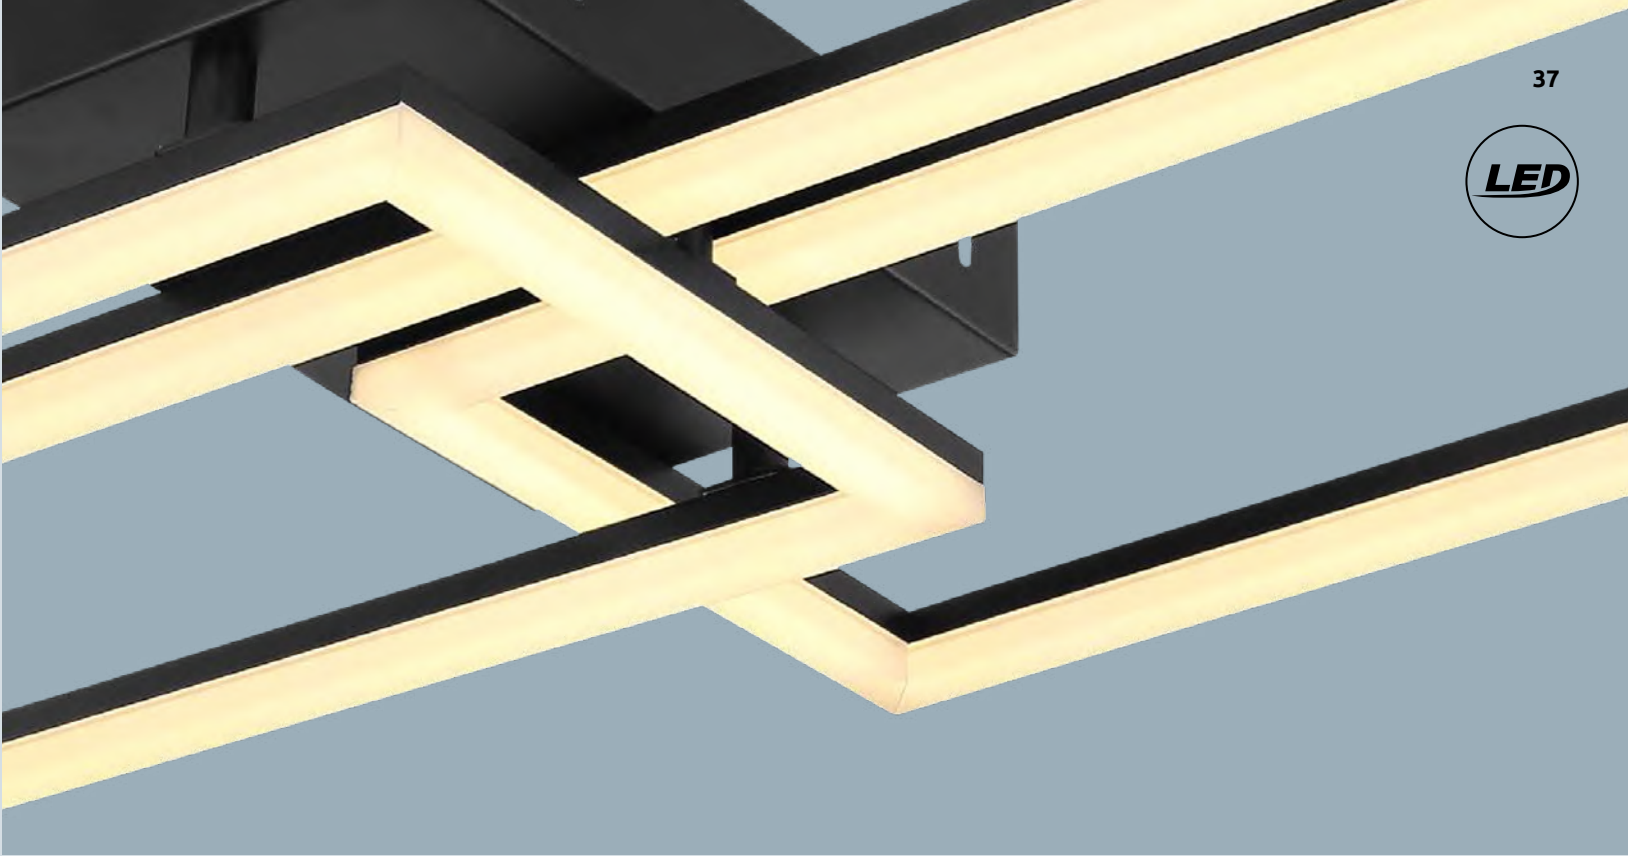

- incl.
- dimmable
- many steps
- many light steps
- colour fixing
- night light
- memory function