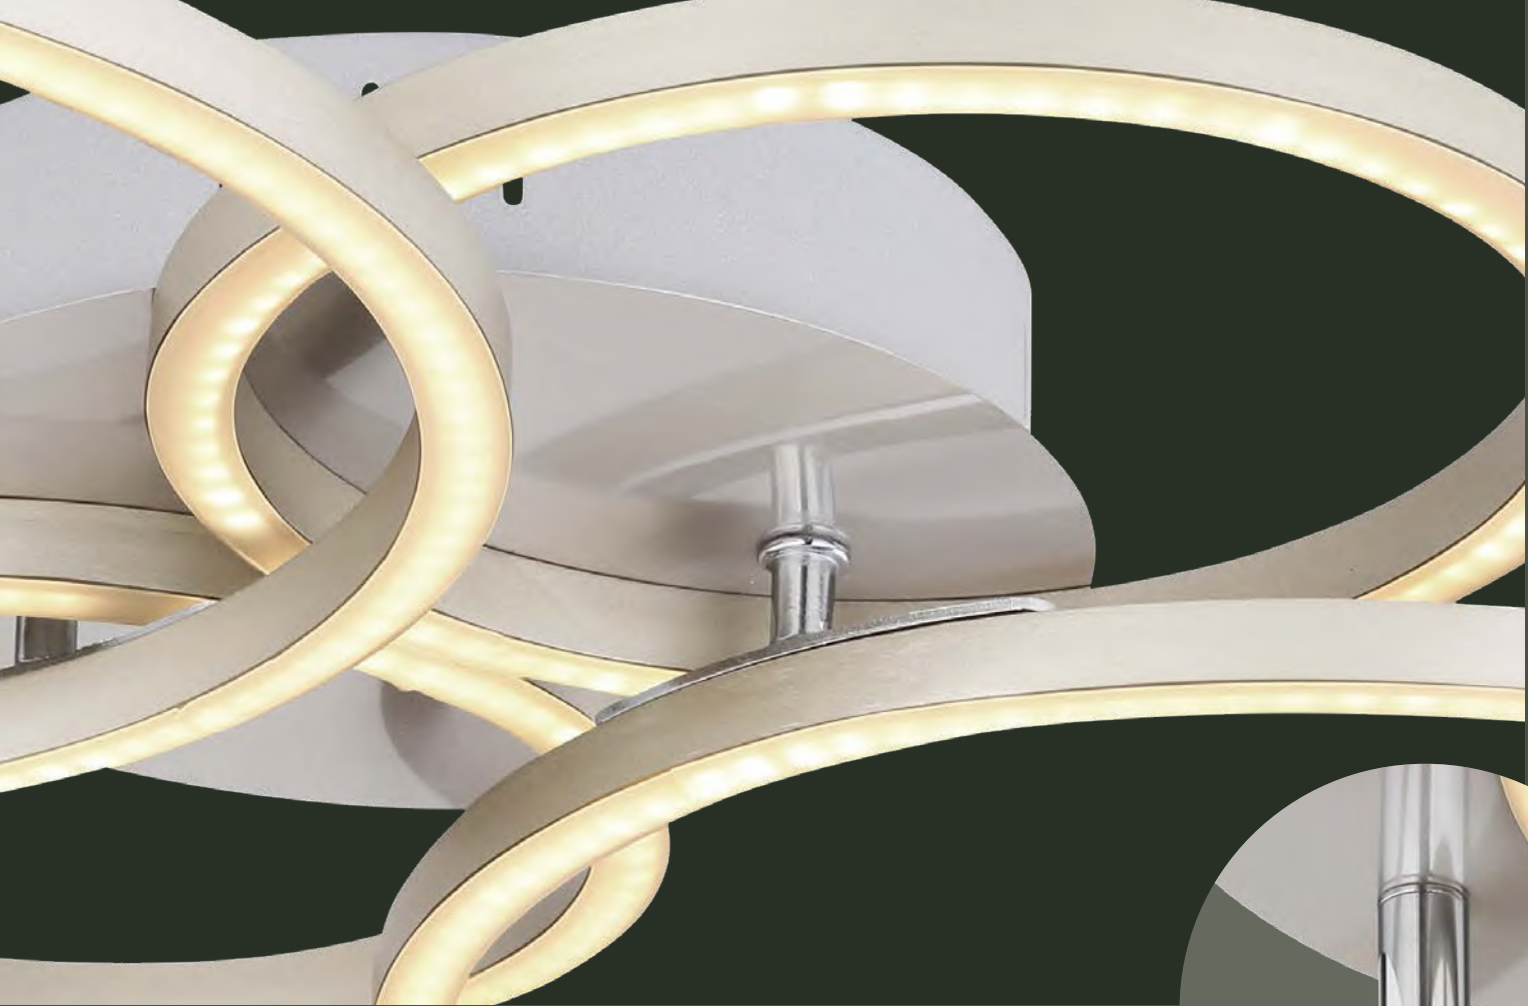

Kendy

1	67233-30N	incl. LED 30W	2000lm	1500lm	3000K	VPE: 4	↔ 49,5cm x 30cm	↕ 9,5cm
2	67233-40N	incl. LED 40W	2680lm	1960lm	3000K	VPE: 4	↔ 65,5cm x 40,5cm	↕ 7,5cm
3	67233-24N	incl. LED 24W	2000lm	1300lm	3000K	VPE: 4	↔ 49cm x 24,5cm	↕ 7cm

nickel matt, plastic opal