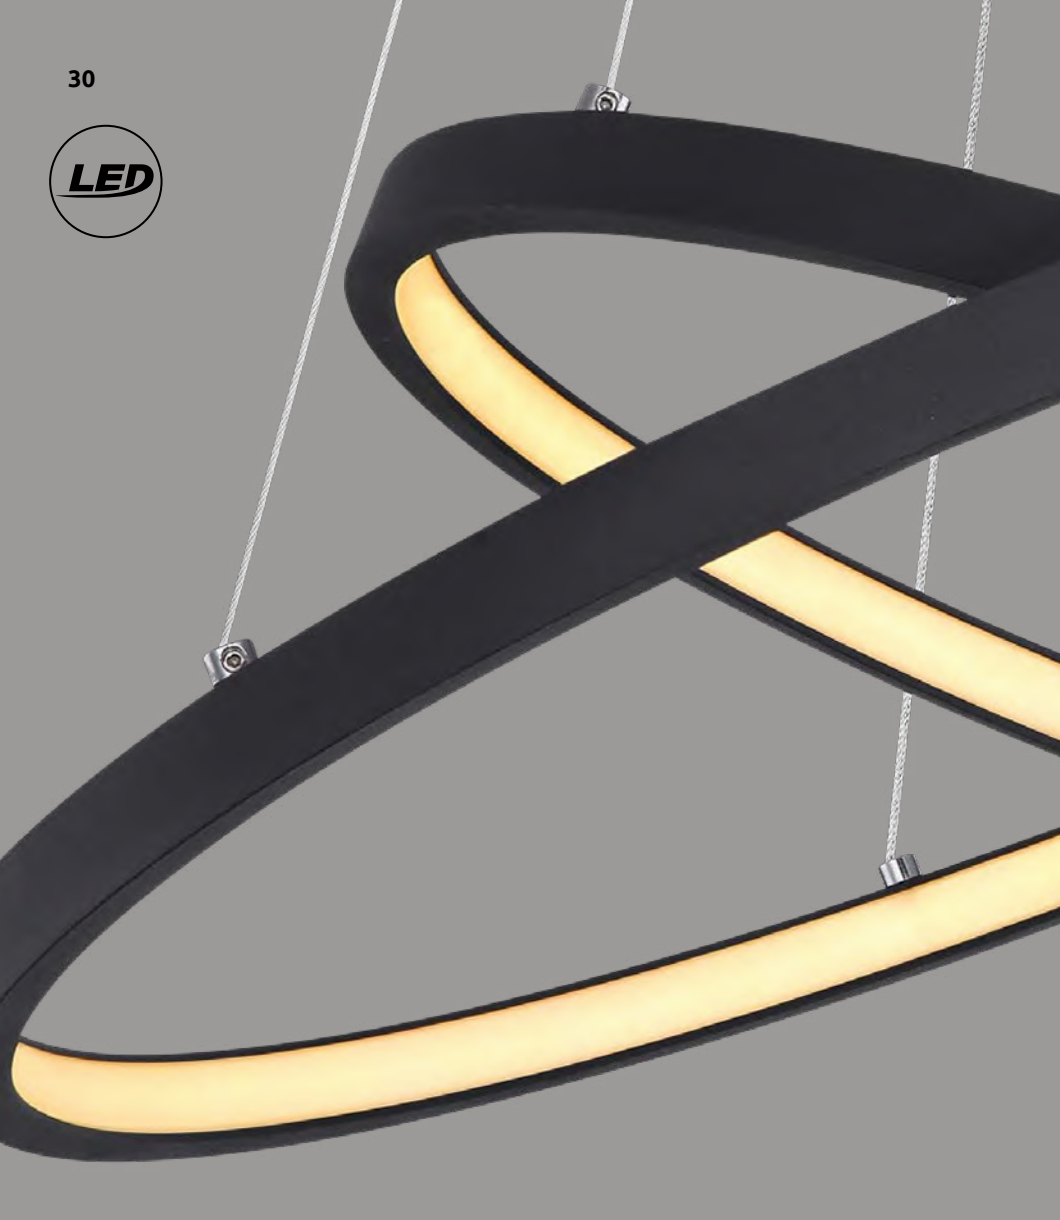

Ralph

1	67192-29B	incl. LED 29W	2300lm	1300lm	3000K	VPE: 6	Ø60,5cm	↕120cm
2	67192-57B	incl. LED 57W	310-3100lm	200-2000lm	3000K	VPE: 6	Ø51cm	↕120cm
3	67192-42B	incl. LED 42W	230-2300lm	130-1300lm	3000K	VPE: 6	Ø51cm	↕120cm
4	67192-19B	incl. LED 19W	1400lm	800lm	3000K	VPE: 6	Ø38,5cm	↕120cm

metal black matt, plastic opal