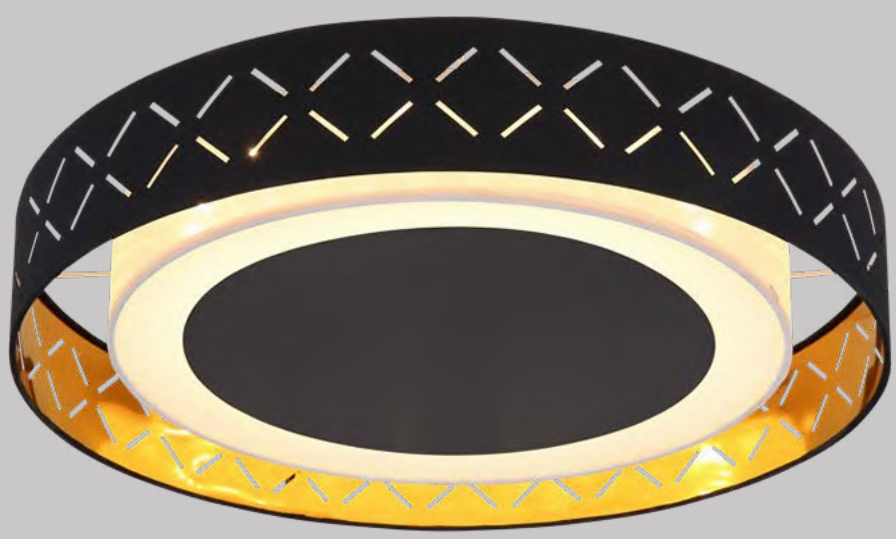

1

Clarke

1	15229D2	incl. LED 24W	2400lm	758lm	3000K	3	Ø60cm	↓12cm
2	15229W2	incl. GU10 LED 4W	320lm	320lm	3000K	VPE: 6	↔15cm	↓25cm

metal black, textile black, golden

Clarke

15229D9

incl. LED 18W
incl. RGB LED 5W

144-1440lm

70-700lm

3000-6000K
3000|4500|6000K

VPE: 4

Ø40cm

metal white,
textile black,
acrylic opal