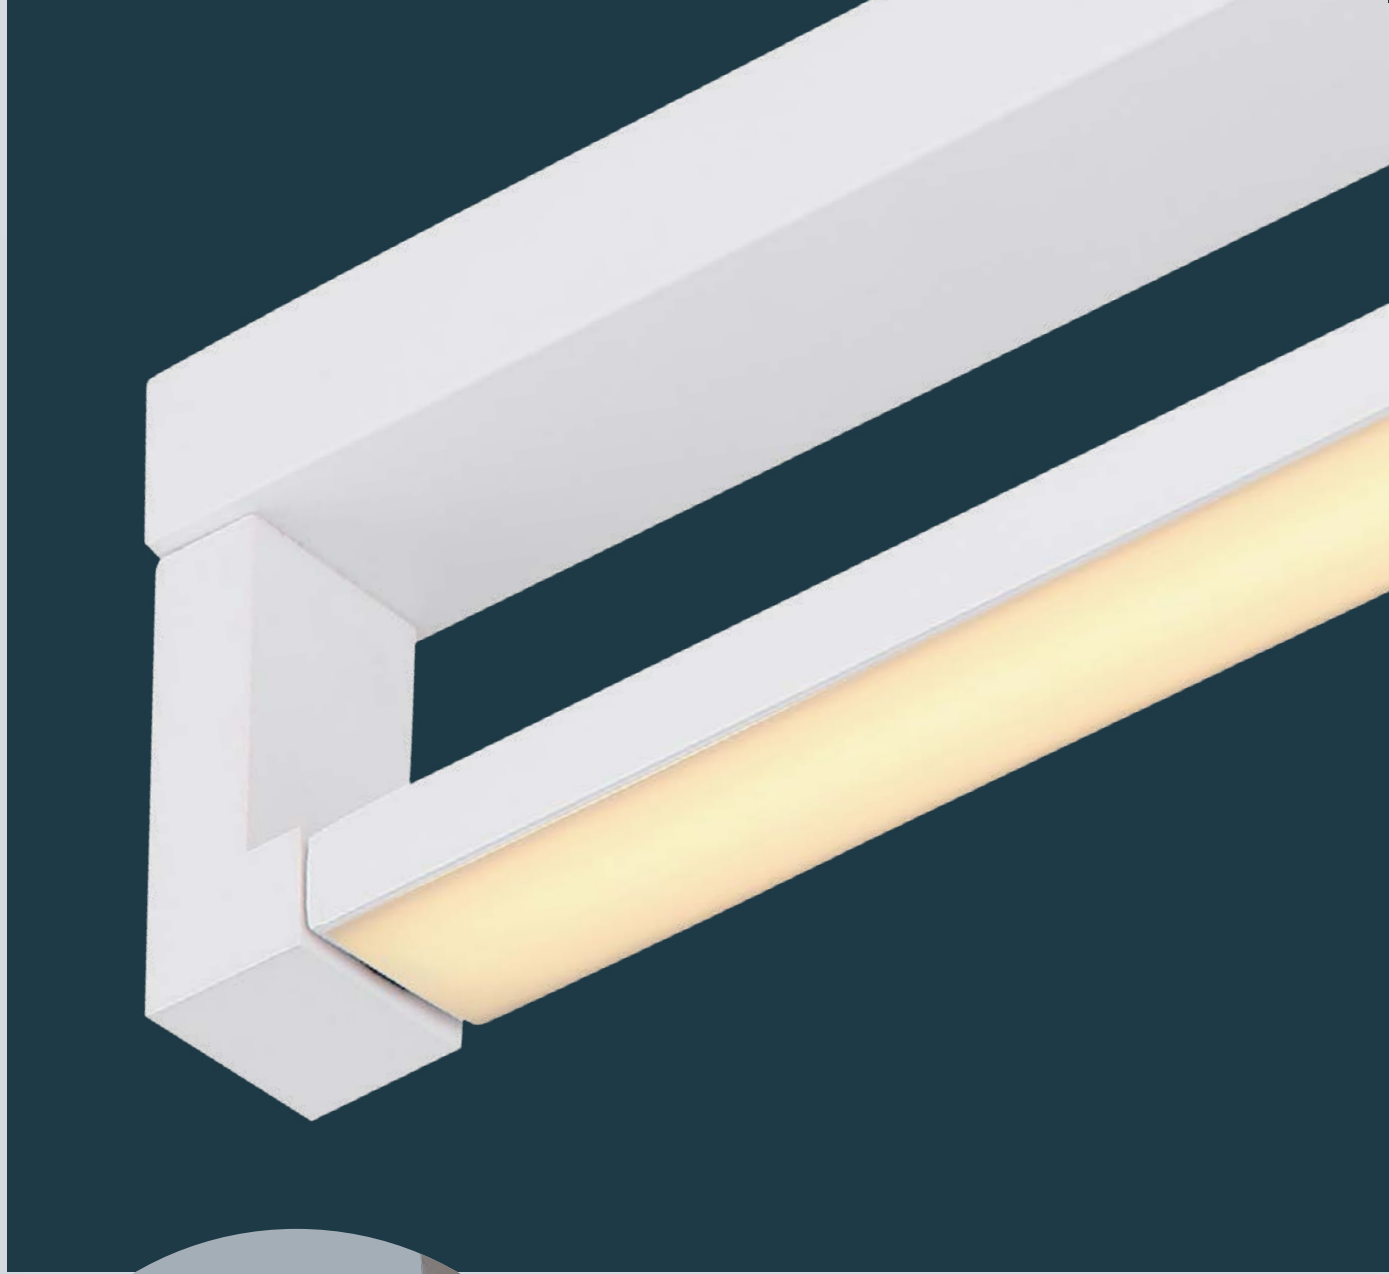

Susi

1	41498B	incl. LED 8W	900lm	400lm	3000K	VPE: 12	↔ 45,5cm ↓ 4cm ↳ 10cm	aluminium black matt, plastic opal
2	41498W	incl. LED 8W	900lm	400lm	3000K	VPE: 12	↔ 45,5cm ↓ 4cm ↳ 10cm	aluminium white matt, plastic opal

IP44