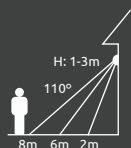

1	34248WS	incl. LED 20W	1570lm	1500lm	6000K	VPE: 20	↔ 11cm ↓ 13cm ↗ 13cm	
2	34248W	incl. LED 20W	1570lm	1500lm	6000K	VPE: 20	↔ 11cm ↓ 8cm ↗ 6cm	
3	34247W	incl. LED 10W	780lm	750lm	6000K	VPE: 20	↔ 9cm ↓ 7cm ↗ 6cm	
4	34247WS	incl. LED 10W	780lm	750lm	6000K	VPE: 20	↔ 9cm ↓ 12cm ↗ 13cm	

aluminium die-cast white, glass