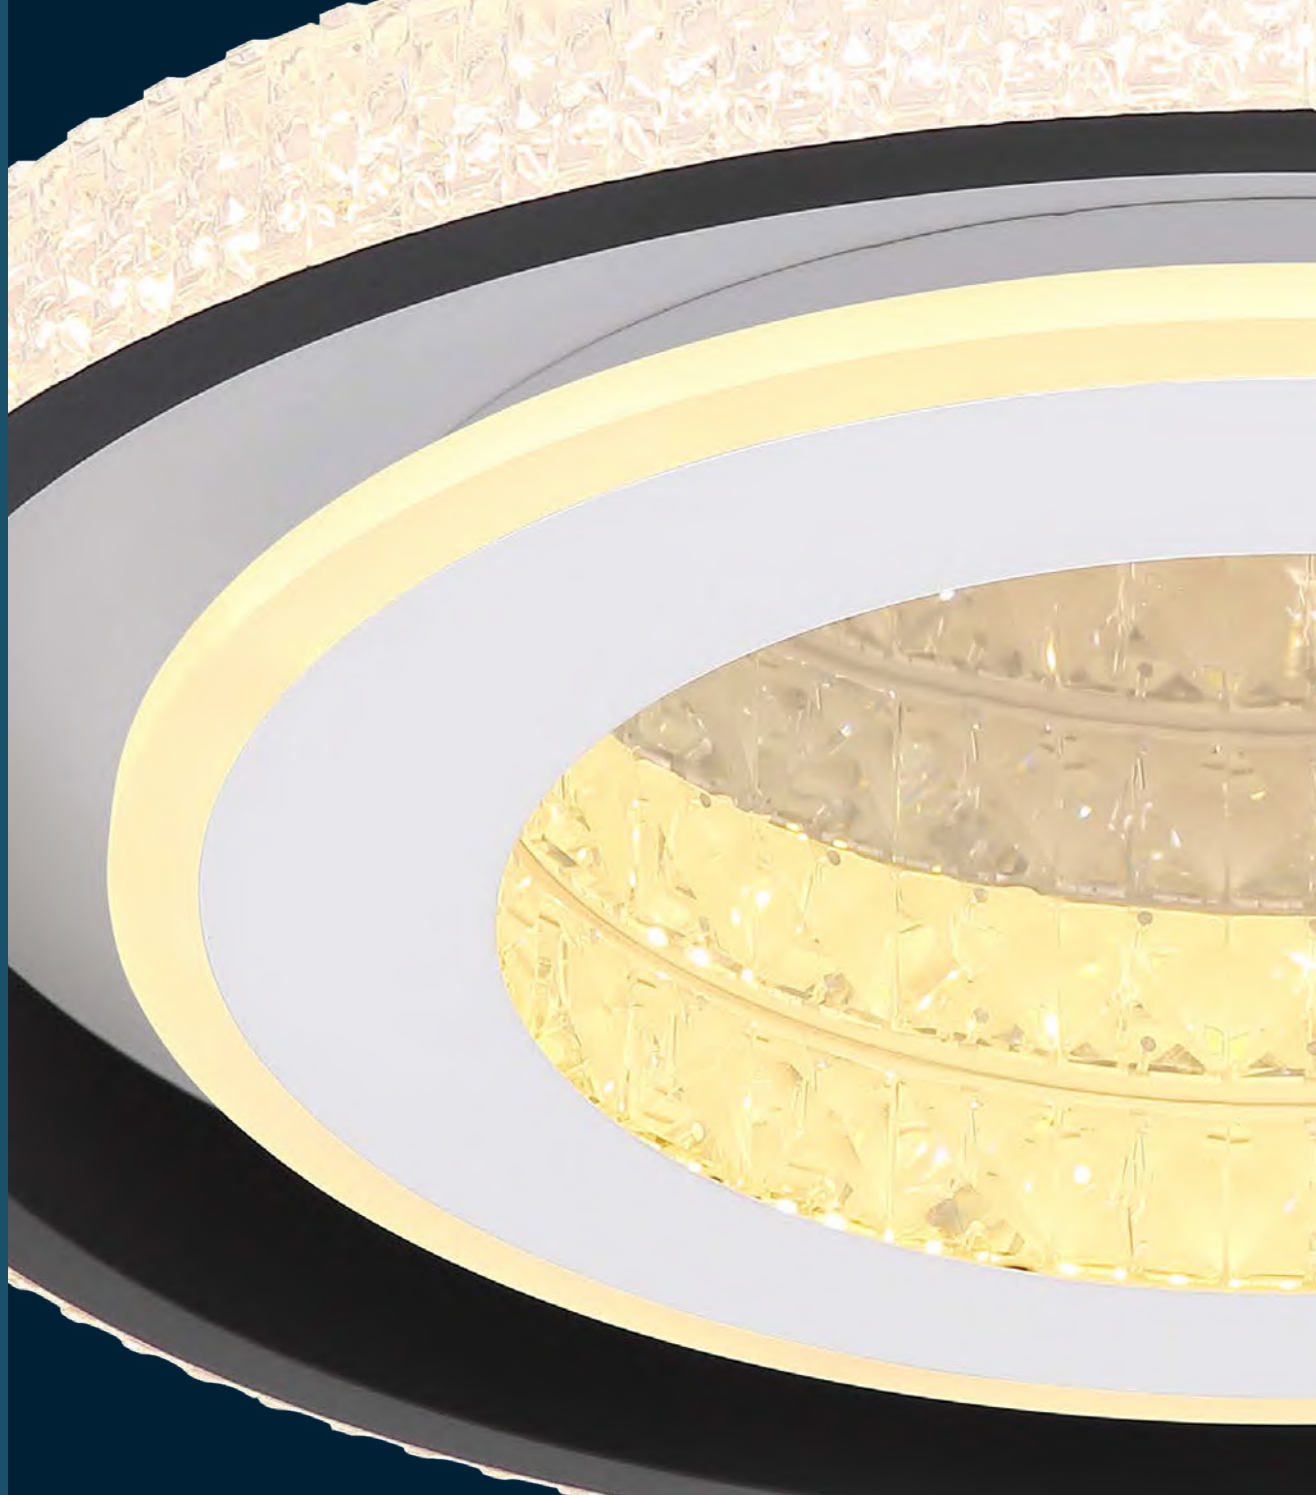

metal white, aluminium black, acrylic opal

Lucky

41290-52

incl. LED 52W

462-6340lm

198-2260lm

2700-6000K

VPE: 1