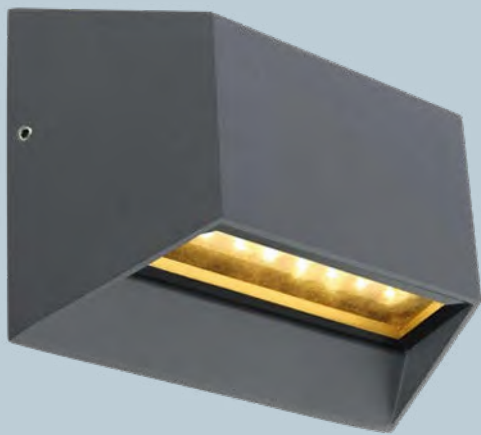

aluminium die-cast anthracite, plastic opal

2

1

Jalla

1	34480	incl. LED 12W	1214lm	579lm	3000K	VPE: 10	↔ 16cm ↓ 16cm ↗ 10cm	IP54
2	34481	incl. LED 12W	1214lm	728lm	3000K	VPE: 10	↔ 16cm ↓ 16cm ↗ 10cm	

aluminium die-cast anthracite, plastic opal