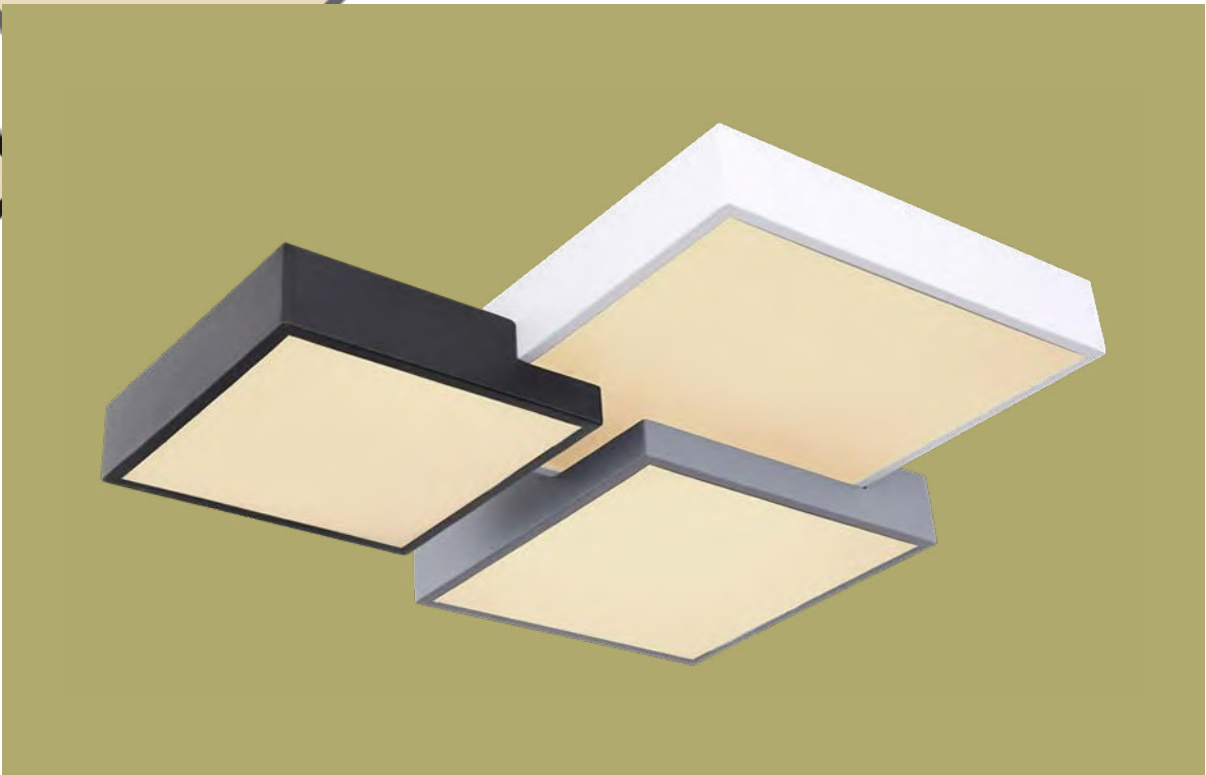

Danno

67241-60

incl. LED 55W

250-5500lm

200-2300lm

3000-6000K

3000|4500|6000K

VPE: 1

↔ 60cm x 54cm
↓ 13cm

metal black,
white, grey,
plastic opal, white

- incl.
- dimmable
- many steps
- many light steps
- colour fixing
- night light
- memory function