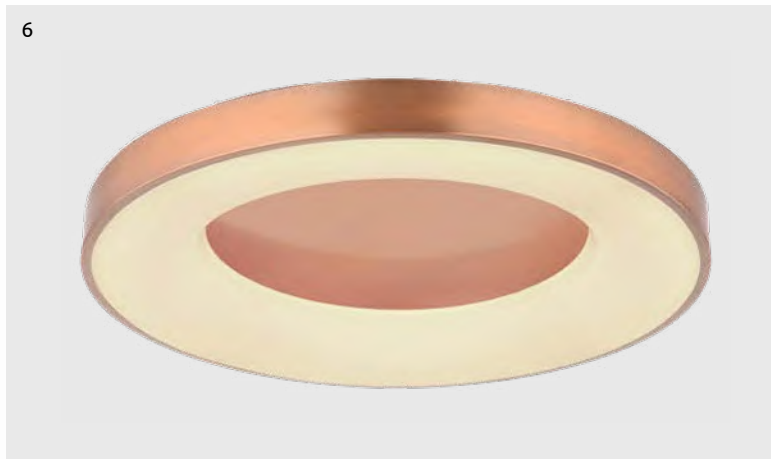

metal white, plastic black, plastic bronze coloured, acrylic opal

Jolli

1	41758-30	incl. LED 30W	290-2900lm	190-1800lm	2700-6000K 2700 4200 6000K	VPE: 4	Ø40cm	↴10cm	metal black, wood optics, plastic opal
2	41758-42	incl. LED 42W	400-4000lm	250-2500lm	2700-6000K 2700 4200 6000K	VPE: 4	Ø60cm	↴10cm	metal black, wood optics, plastic opal
3	41758-30B	incl. LED 30W	290-2900lm	190-1800lm	2700-6000K 2700 4200 6000K	VPE: 4	Ø40cm	↴10cm	metal black, plastic opal
4	41758-42B	incl. LED 42W	400-4000lm	250-2500lm	2700-6000K 2700 4200 6000K	VPE: 4	Ø60cm	↴10cm	metal black, plastic opal
5	41758-30C	incl. LED 30W	290-2900lm	190-1800lm	2700-6000K 2700 4200 6000K	VPE: 4	Ø40cm	↴10cm	metal white, copper coloured, plastic opal
6	41758-42C	incl. LED 42W	400-4000lm	250-2500lm	2700-6000K 2700 4200 6000K	VPE: 4	Ø60cm	↴10cm	metal white, copper coloured, plastic opal