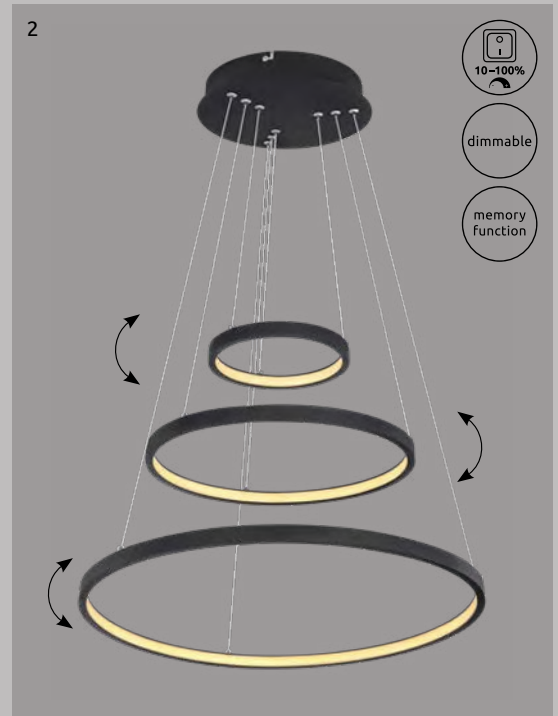

Ralph

1	67192-29B	incl. LED 29W	2300lm	1300lm	3000K	VPE: 6	Ø60,5cm	↕120cm
2	67192-57B	incl. LED 57W	310-3100lm	200-2000lm	3000K	VPE: 6	Ø51cm	↕120cm
3	67192-42B	incl. LED 42W	230-2300lm	130-1300lm	3000K	VPE: 6	Ø51cm	↕120cm
4	67192-19B	incl. LED 19W	1400lm	800lm	3000K	VPE: 6	Ø38,5cm	↕120cm

metal black matt, plastic opal