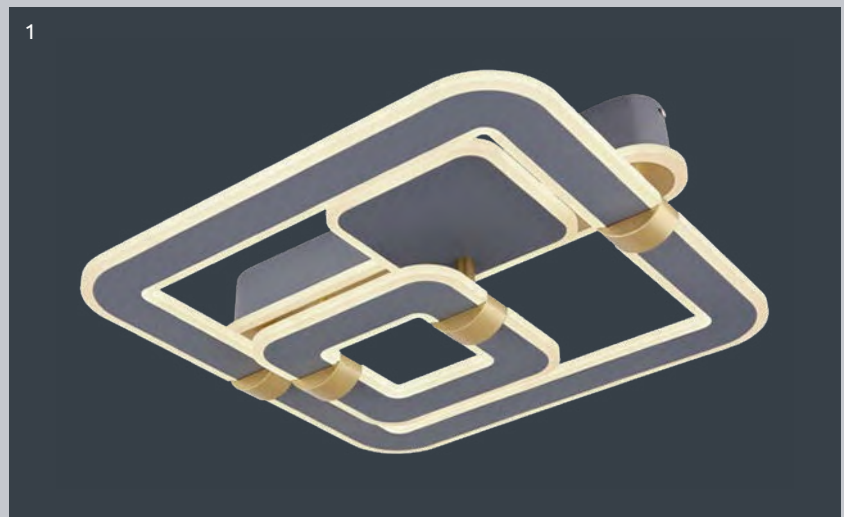

Margy

1	48447-56	incl. LED 56W	560-6880lm	200-2545lm	2700-6000K 2700|4000|6000K	VPE: 1 ↔ 50cm x 47cm ▾ 15,5cm
2	48447-48	incl. LED 48W	456-5460lm	161-2520lm	2700-6000K 2700|4000|6000K	VPE: 1 ↔ 50cm x 47cm ▾ 15,5cm

metal grey matt, golden matt, acrylic opal

- incl.
- many steps
- many light steps
- dimmable
- night light
- memory function
- colour fixing