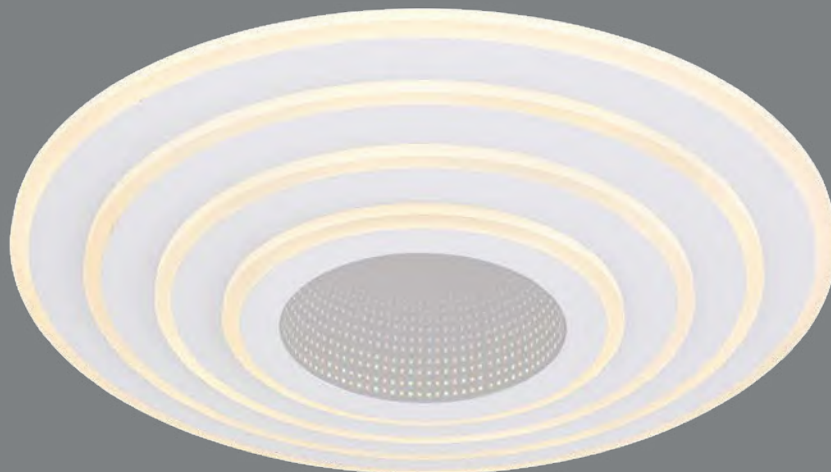

incl. Kelvin range 3000-6500K dimmable night light memory function

Jocelyn

48544SH
incl. LED 50W
520-5200lm
190-1900lm
3000-6500K
VPE: 4
Ø50cm ▾6,5cm
metal white, acrylic, plastic chromed with 3D effect