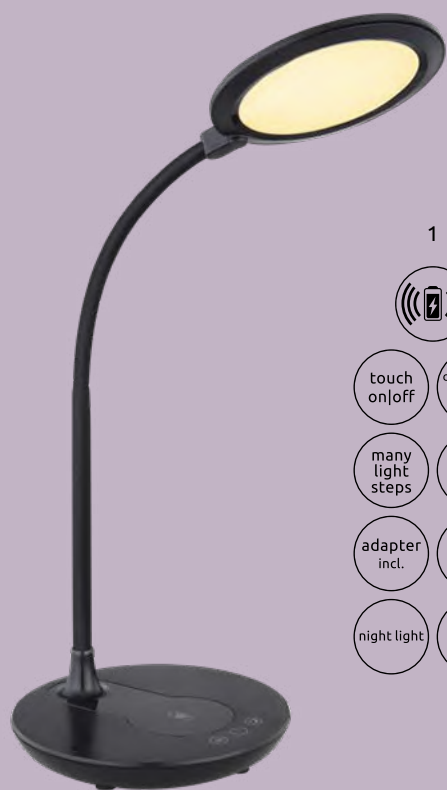

Regina

- 1
- Qi wireless charging
 - touch on/off
 - continuous touch dimmer
 - many light steps
 - colour fixing
 - adapter incl.
 - USB charger incl.
 - night light
 - flexo

Urias

many light steps

colour fixing