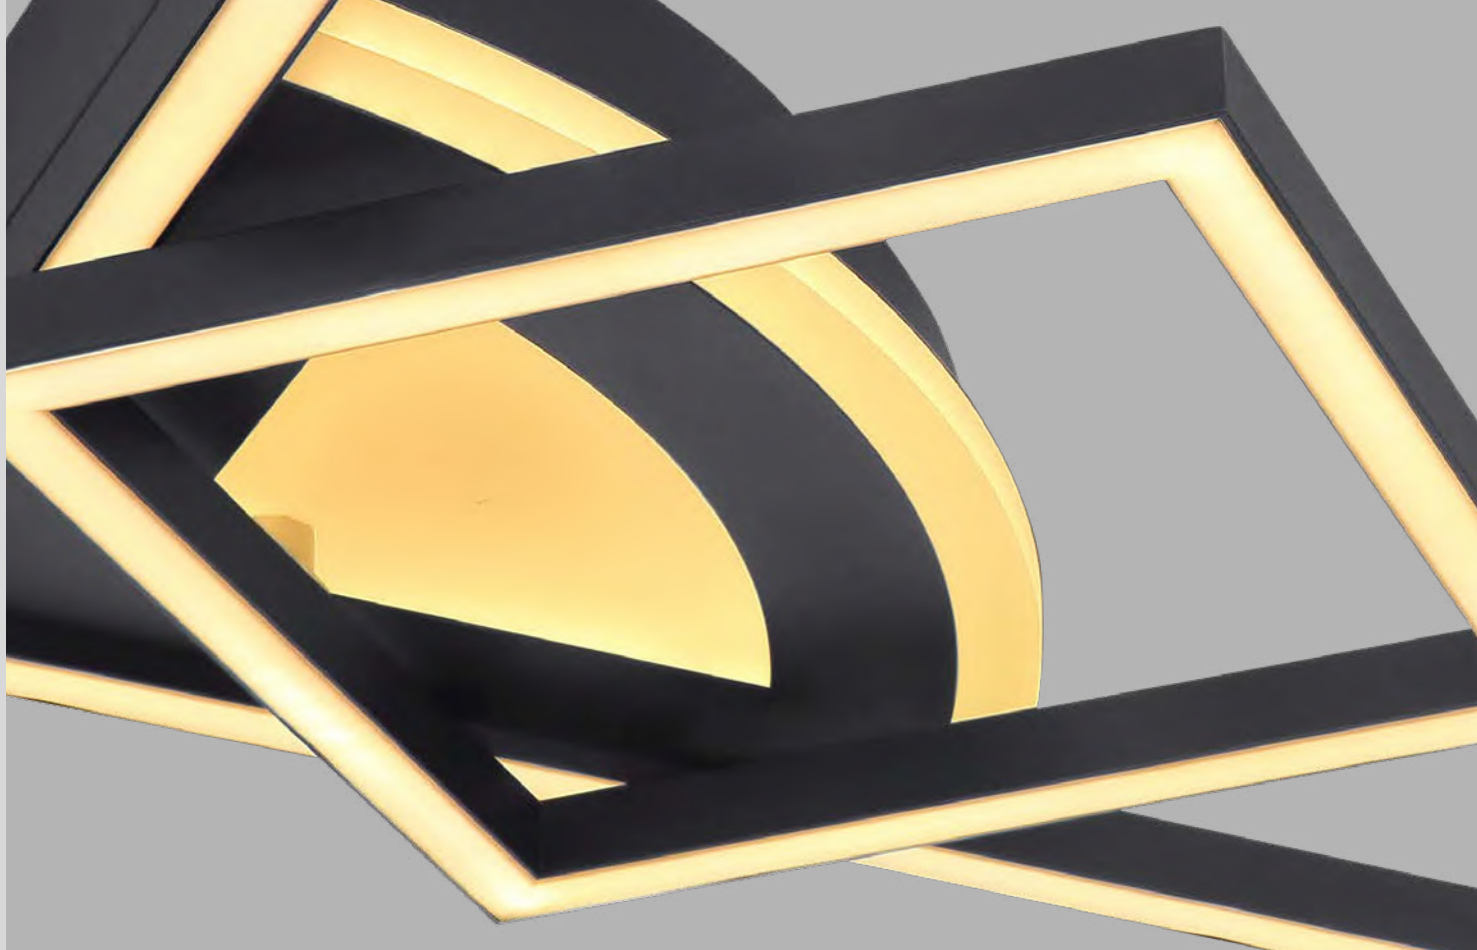

Tiny

1	67244-30	incl. LED 30W	3200lm	1100lm	3000K	VPE: 6	↔ 81cm x 21cm	↕ 5cm
2	67245-40	incl. LED 40W	4000lm	1400lm	3000K	VPE: 4	↔ 42,5cm x 42,5cm	↕ 7cm

metal black matt, plastic opal, acrylic white