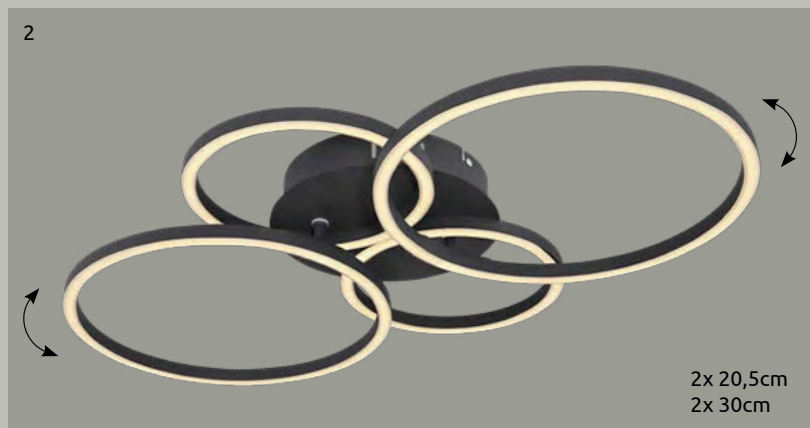

Keady

1	67233-30S	incl. LED 30W	1600lm	1100lm	3000K	VPE: 4	↔ 49,5cm x 30cm	↕ 9,5cm
2	67233-40S	incl. LED 40W	2060lm	1390lm	3000K	VPE: 4	↔ 65,5cm x 40,5cm	↕ 7,5cm
3	67233-24S	incl. LED 24W	1480lm	900lm	3000K	VPE: 4	↔ 49cm x 24,5cm	↕ 7cm

metal black matt, plastic opal