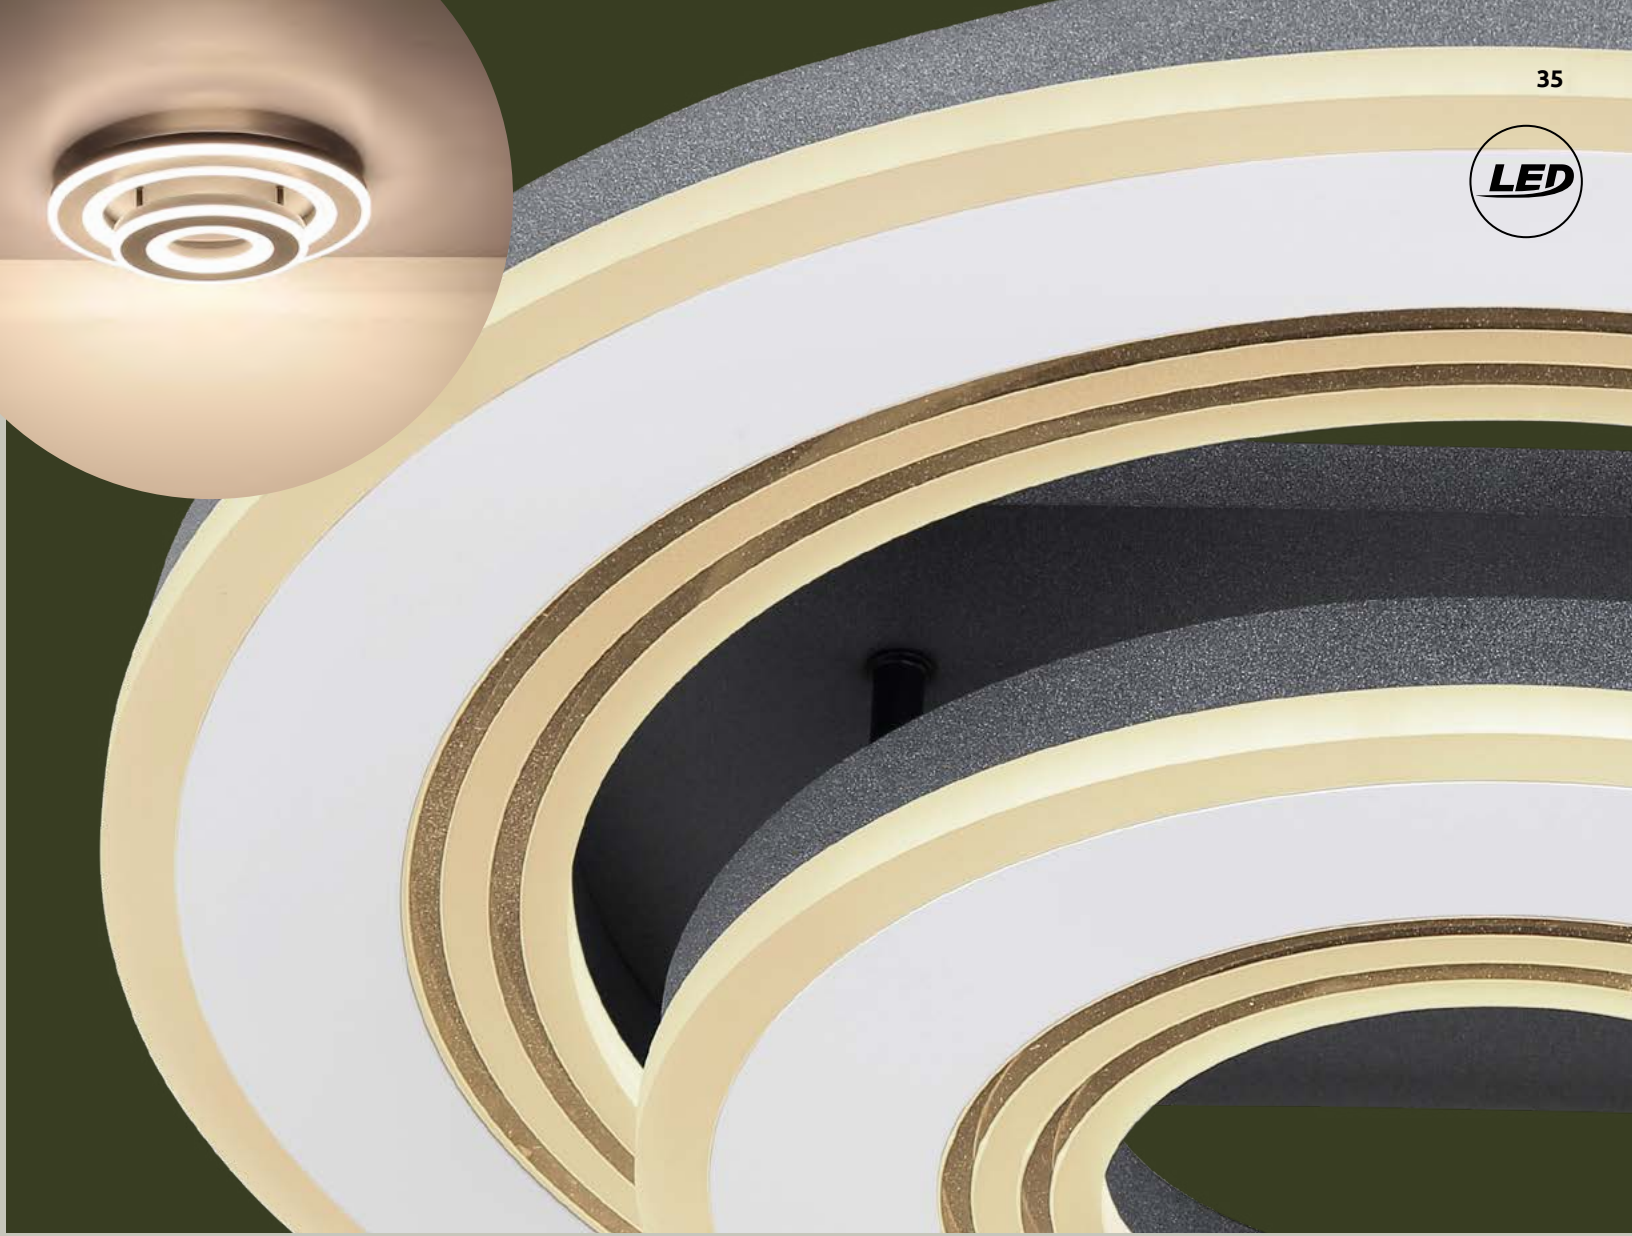

Jack

1	48449-56	incl. LED 56W	530-6837lm	140-2420lm	2700-6000K 2700|4000|6000K	VPE: 1 ↔ 50cm x 50cm ▾ 11,5cm
2	48449-50	incl. LED 50W	490-5930lm	128-2080lm	2700-6000K 2700|4000|6000K	VPE: 1 Ø50cm ▾ 11,5cm

metal white matt, black matt, acrylic opal, clear

- incl.
- many steps
- many light steps
- dimmable
- night light
- memory function
- colour fixing