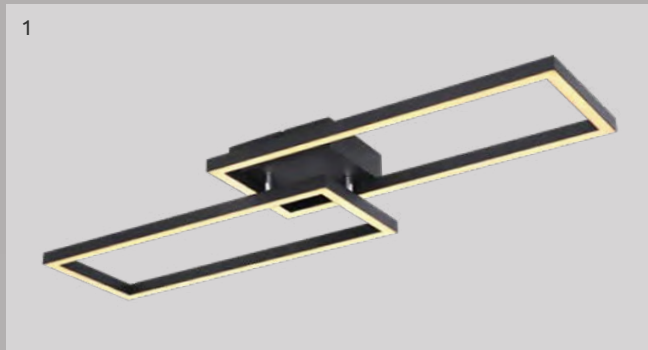

Tatjana

1	67243-24B	incl. LED 24W	2100lm	900lm	3000K	VPE: 4 ↔ 71cm x 23cm ▾ 7,5cm metal black matt, acrylic opal
2	67243-36B	incl. LED 36W	3300lm	1300lm	2700|4000|6000K	VPE: 4 ↔ 101cm x 29cm ▾ 7,5cm metal black matt, acrylic opal
3	67243-36W	incl. LED 36W	3300lm	2200lm	2700|4000|6000K	VPE: 4 ↔ 101cm x 29cm ▾ 7,5cm metal black matt, acrylic opal
4	67243-24W	incl. LED 24W	2100lm	1400lm	3000K	VPE: 4 ↔ 71cm x 23cm ▾ 7,5cm metal black matt, acrylic opal