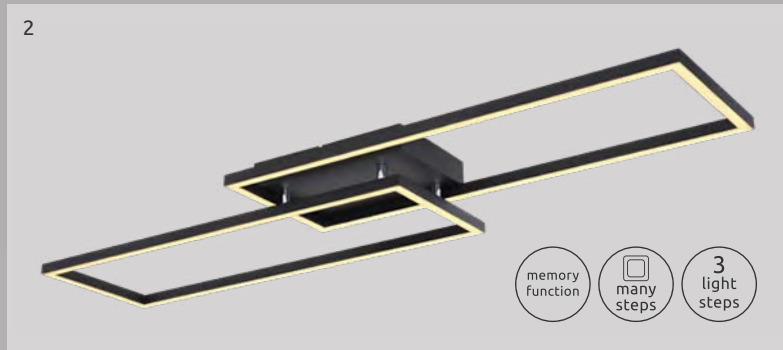

Tatjana

1	67243-24B	incl. LED 24W	2100lm	900lm	3000K	VPE: 4 ↔ 71cm x 23cm ▾ 7,5cm metal black matt, acrylic opal
2	67243-36B	incl. LED 36W	3300lm	1300lm	2700|4000|6000K	VPE: 4 ↔ 101cm x 29cm ▾ 7,5cm metal black matt, acrylic opal
3	67243-36W	incl. LED 36W	3300lm	2200lm	2700|4000|6000K	VPE: 4 ↔ 101cm x 29cm ▾ 7,5cm metal black matt, acrylic opal
4	67243-24W	incl. LED 24W	2100lm	1400lm	3000K	VPE: 4 ↔ 71cm x 23cm ▾ 7,5cm metal black matt, acrylic opal