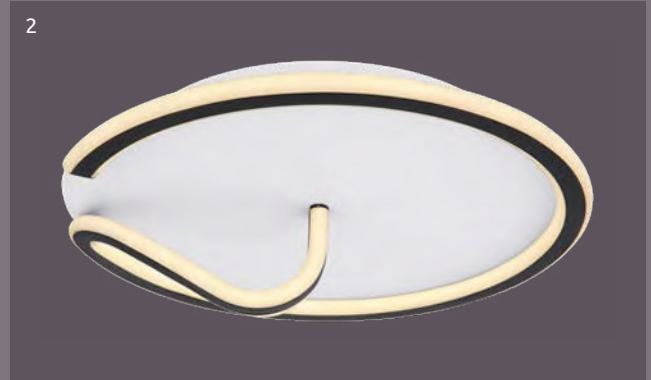

Rodan

1	48439-50	incl. LED 50W	250-5000lm	150-2400lm	3000-6000K 3000|4500|6000K	VPE: 4 | Ø51cm ↓15cm
2	48439-40	incl. LED 40W	4000lm	2000lm	4000K	VPE: 4 | Ø41cm ↓13cm

metal white, aluminium black, acrylic opal

Rodan

48438-36

incl. LED 36W

200-3600lm

90-900lm

3000-6000K
3000|4500|6000K

VPE: 4

↔ 48,5cm x 46,5cm

↓ 6cm

metal black,
aluminium black,
aluminium gold,
acrylic opal