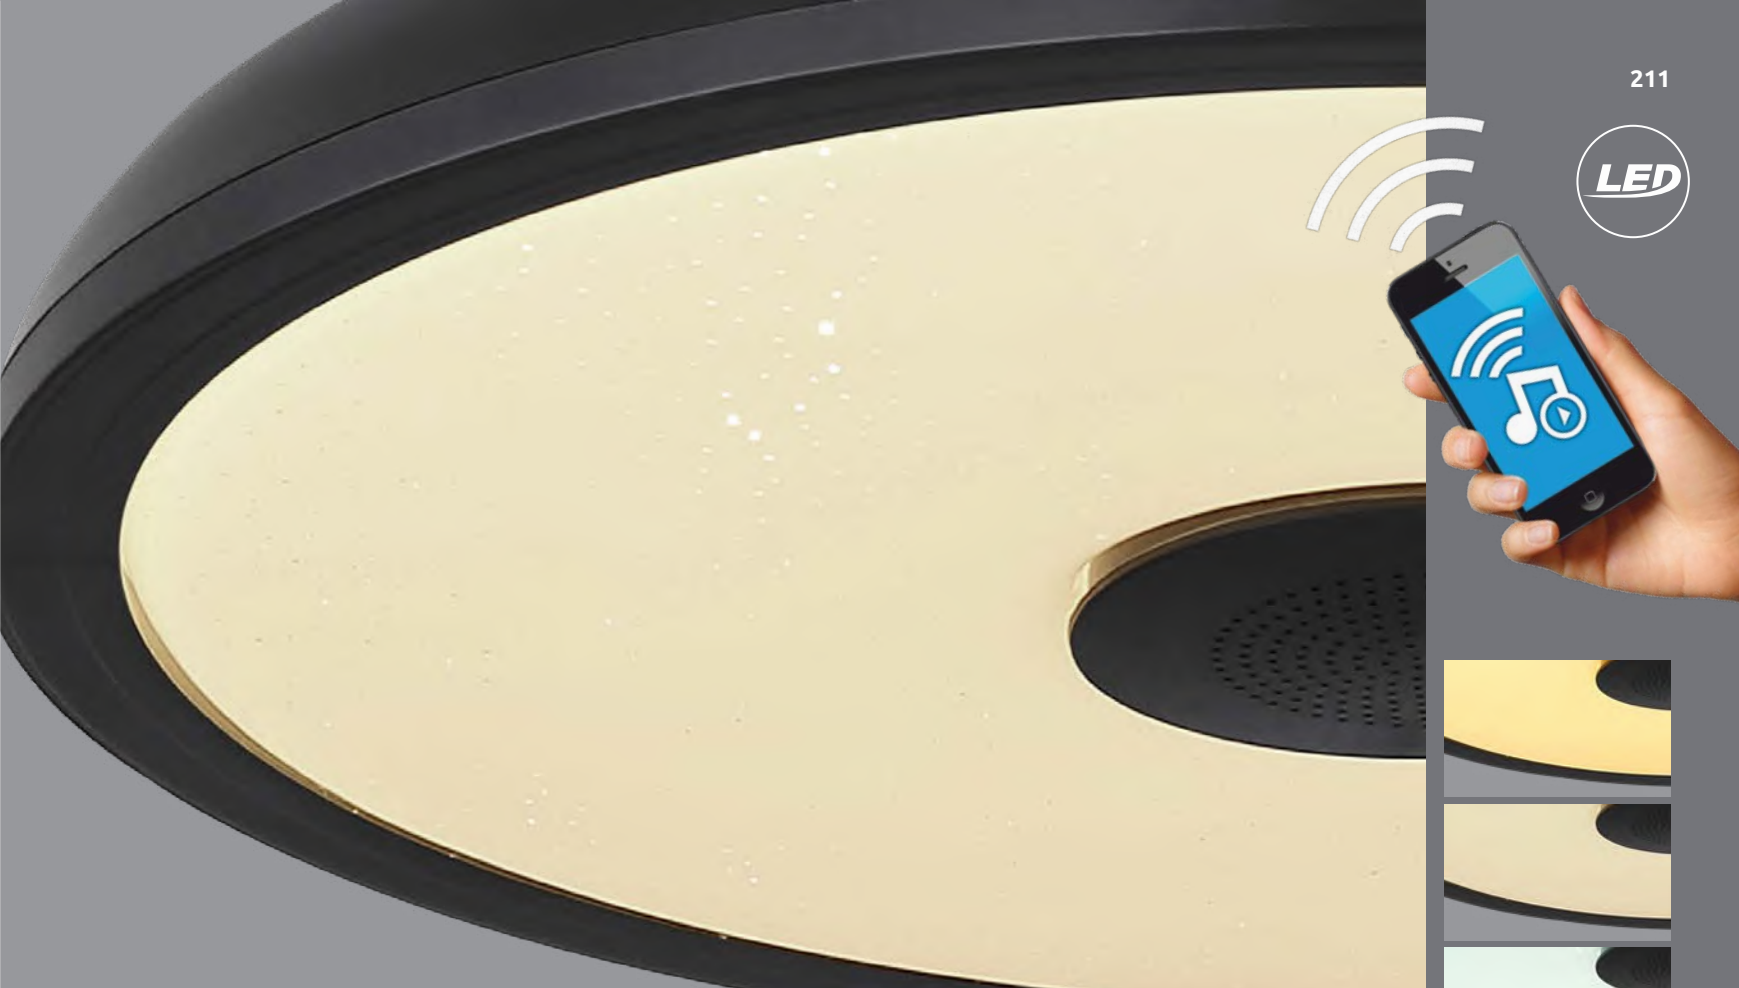

1

2

Raffy

1	41366W	incl. LED 18W incl. RGB LED 3W incl. speaker 3W	150-1570lm	100-1000lm	3000-6500K 3000|4000|6500K	VPE: 8	Ø28cm	↕5,5cm	plastic white matt, opal
2	41366B	incl. LED 18W incl. RGB LED 3W incl. speaker 3W	110-1500lm	80-800lm	3000-6500K 3000|4000|6500K	VPE: 8	Ø28cm	↕5,5cm	plastic black matt, opal