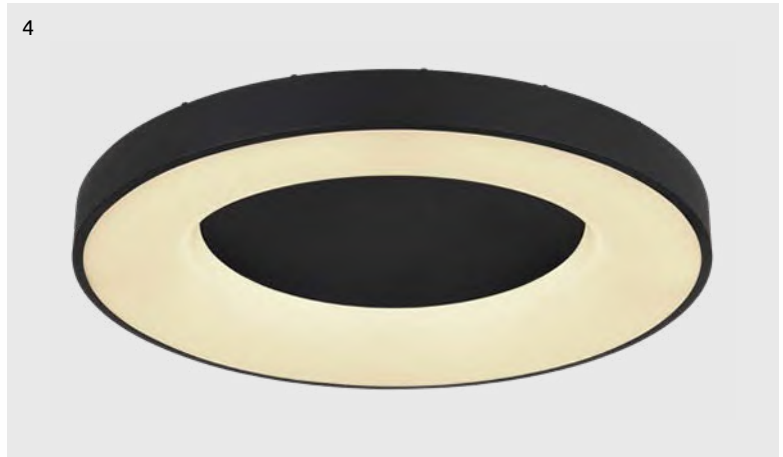

metal white, plastic black, plastic bronze coloured, acrylic opal

Jolli

1	41758-30	incl. LED 30W	290-2900lm	190-1800lm	2700-6000K 2700 4200 6000K	VPE: 4	Ø40cm	↴10cm	metal black, wood optics, plastic opal
2	41758-42	incl. LED 42W	400-4000lm	250-2500lm	2700-6000K 2700 4200 6000K	VPE: 4	Ø60cm	↴10cm	metal black, wood optics, plastic opal
3	41758-30B	incl. LED 30W	290-2900lm	190-1800lm	2700-6000K 2700 4200 6000K	VPE: 4	Ø40cm	↴10cm	metal black, plastic opal
4	41758-42B	incl. LED 42W	400-4000lm	250-2500lm	2700-6000K 2700 4200 6000K	VPE: 4	Ø60cm	↴10cm	metal black, plastic opal
5	41758-30C	incl. LED 30W	290-2900lm	190-1800lm	2700-6000K 2700 4200 6000K	VPE: 4	Ø40cm	↴10cm	metal white, copper coloured, plastic opal
6	41758-42C	incl. LED 42W	400-4000lm	250-2500lm	2700-6000K 2700 4200 6000K	VPE: 4	Ø60cm	↴10cm	metal white, copper coloured, plastic opal