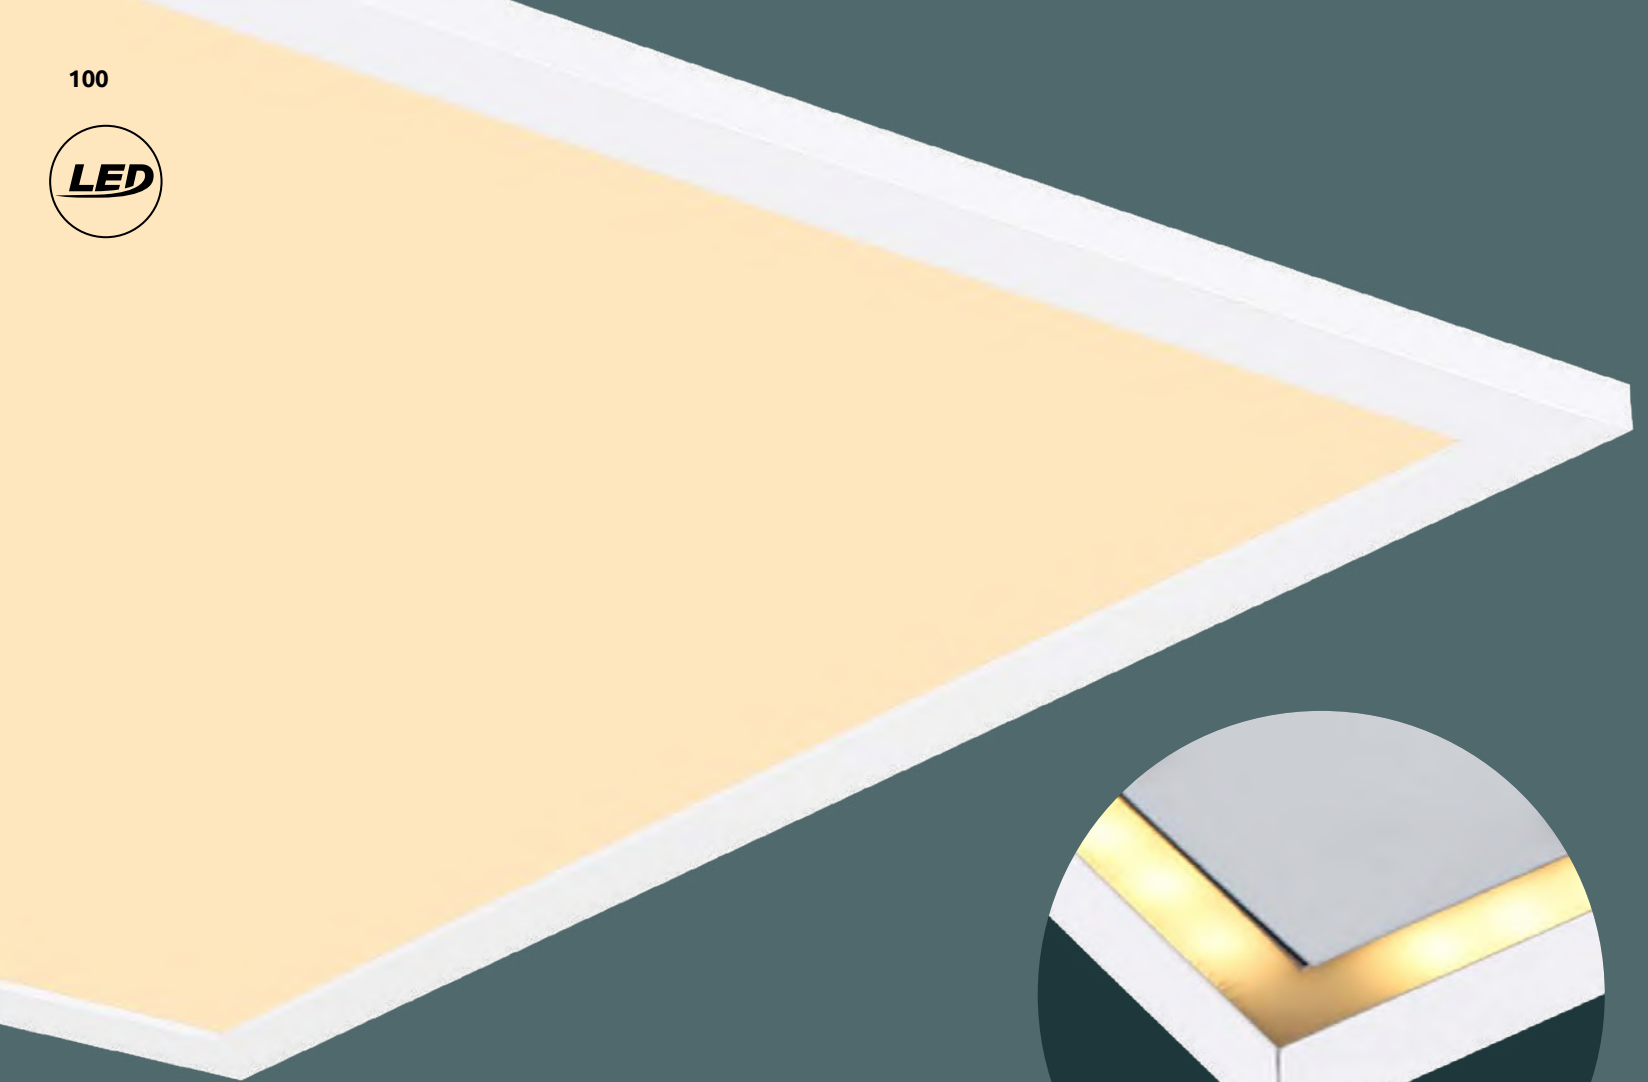

Sunao

1	41597D1	incl. LED 18W	1800lm	1130lm	3000K	VPE: 4	↔ 40cm x 40cm ▾ 4,5cm
		incl. LED 4W	400lm	270lm			
2	41597D	incl. LED 18W	1800lm	1130lm	3000K	VPE: 4	↔ 30cm x 30cm ▾ 4,5cm
		incl. LED 4W	400lm	270lm			

metal white, aluminium white, acrylic opal