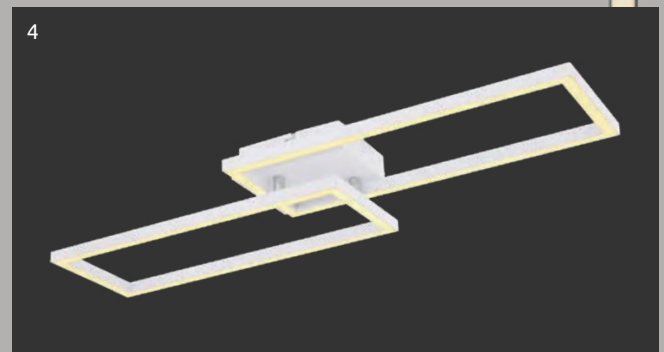

Tatjana

1	67243-24B	incl. LED 24W	2100lm	900lm	3000K	VPE: 4 ↔ 71cm x 23cm ▾ 7,5cm metal black matt, acrylic opal
2	67243-36B	incl. LED 36W	3300lm	1300lm	2700|4000|6000K	VPE: 4 ↔ 101cm x 29cm ▾ 7,5cm metal black matt, acrylic opal
3	67243-36W	incl. LED 36W	3300lm	2200lm	2700|4000|6000K	VPE: 4 ↔ 101cm x 29cm ▾ 7,5cm metal black matt, acrylic opal
4	67243-24W	incl. LED 24W	2100lm	1400lm	3000K	VPE: 4 ↔ 71cm x 23cm ▾ 7,5cm metal black matt, acrylic opal