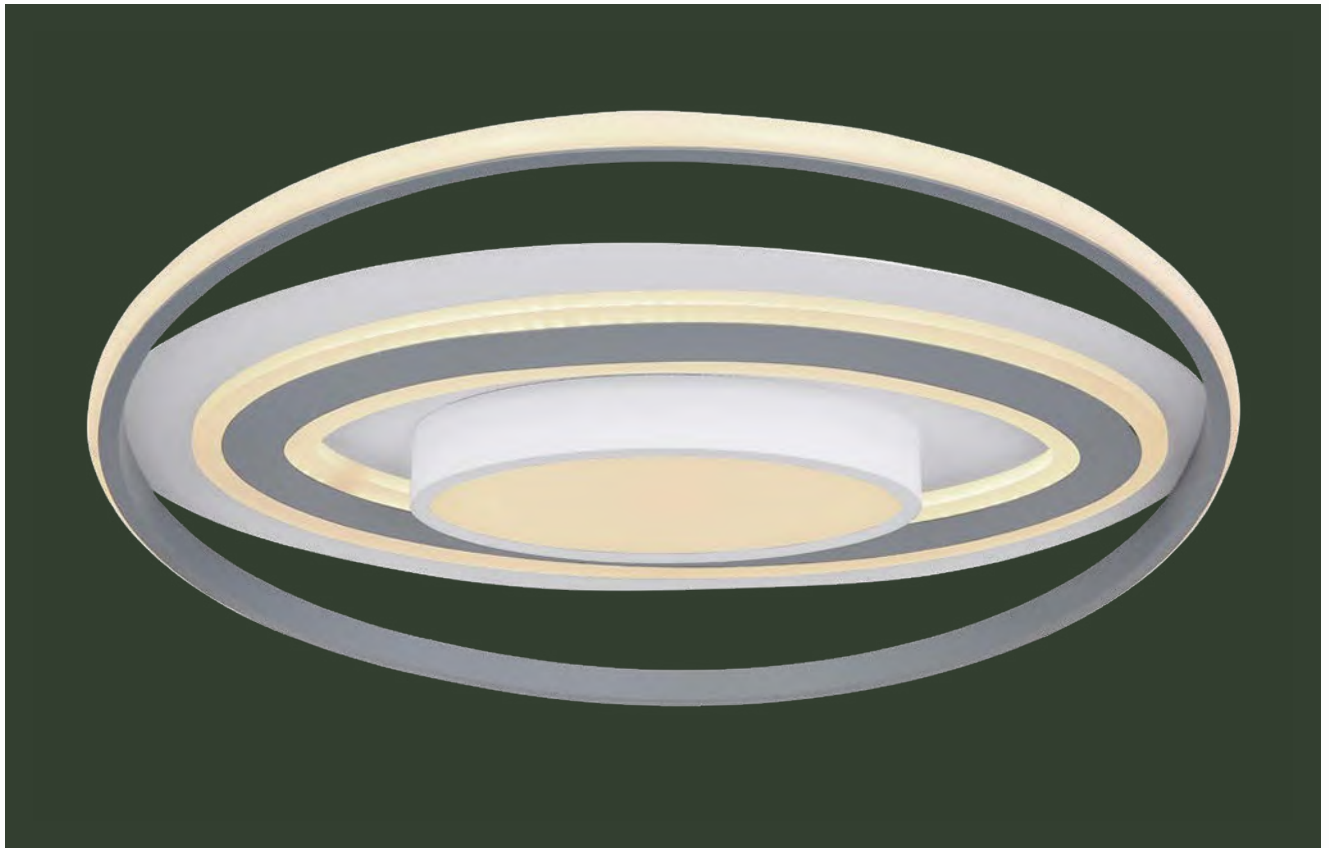

Leola

48016-60

incl. LED 60W

400-4200lm

265-2650lm

3000-6000K
3000|4500|6000K

VPE: 4

Ø57cm ∇ 7cm

metal white matt,
metal grey,
acrylic white

- incl.
- dimmable
- many steps
- many light steps
- colour fixing
- night light
- memory function