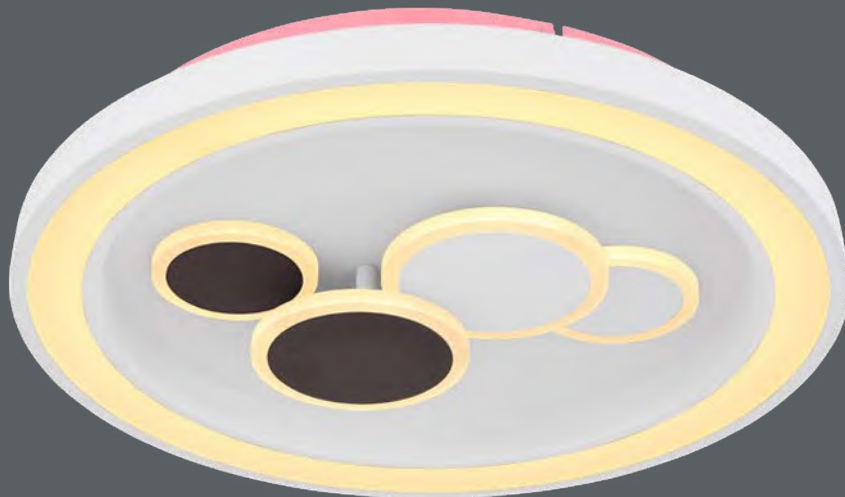

↔ 75cm x 50cm
⤵ 10cm

metal black,
aluminium black,
plastic opal

APP
control
Easy Smartphone
and Voice Control

compatible with
Alexa

compatible with
Google Assistant

 Kelvin range
2700-6000K
dimmable
night light
memory function
sparkle decor
incl.

**APP
control**
Easy Smartphone
and Voice Control

compatible with
Alexa

compatible with
Google Assistant

Ully

								
1	48025BSH	incl. LED 24W	240-2400lm	130-1300lm	2700-6000K 2700 4000 6000K	VPE: 4	↔ 48,5cm x 48,5cm ↓ 6cm	metal white matt, plastic black matt, acrylic opal, sparkle decor
2	48025WSH	incl. LED 24W	240-2400lm	130-1300lm	2700-6000K 2700 4000 6000K	VPE: 4	↔ 48,5cm x 48,5cm ↓ 6cm	metal white matt, plastic wood optics, acrylic opal, sparkle decor

Ø48cm ▾ 8cm

metal white,
aluminium black,
acrylic opal

APP control

Easy Smartphone
and Voice Control

tuya

compatible with
Alexa

compatible with
Google Assistant

 Kelvin range
3000-6500K
dimmable
night light
memory function
incl.