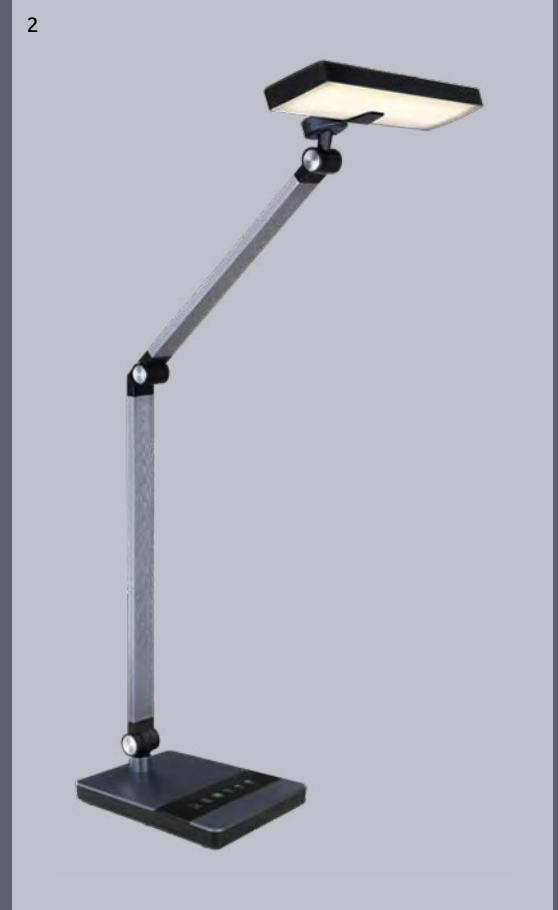

Dally

1	58427S	incl. LED 10W	29-784lm	20-528lm	3000|4000|6300K	VPE: 6	↔ max.40cm x 27cm ↓ max.82cm	plastic black, satined, aluminium brushed silver
2	58427B	incl. LED 10W	29-784lm	20-528lm	3000|4000|6300K	VPE: 6	↔ max.40cm x 27cm ↓ max.82cm	plastic black, satined, aluminium brushed

- many light steps
- adapter incl.
- colour fixing
- continuous touch dimmer
- touch many steps
- touch on/off