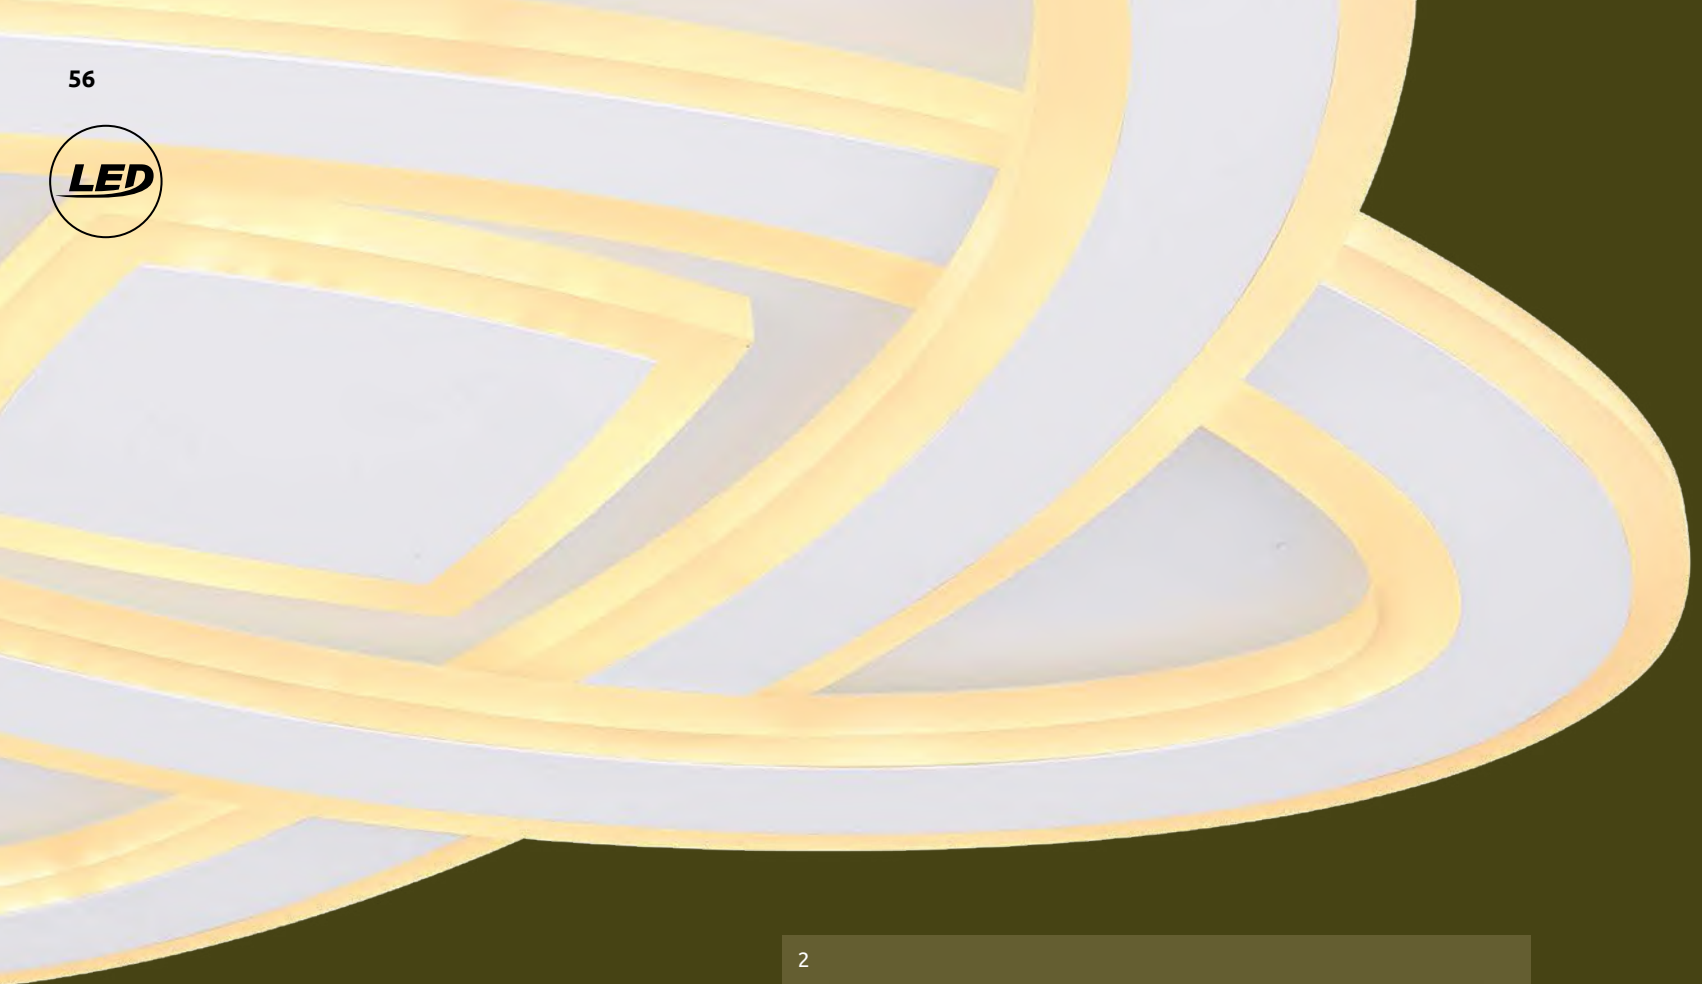

2

1

Lario

dimmable

many
light
steps

colour
fixing

night light

memory
function

1	48287-48	incl. LED 48W	400-4350lm	230-2400lm	3000-6000K 3000|4000|6000K	VPE: 3	Ø60cm	↕ 6,5cm
2	48287-36	incl. LED 36W	400-3250lm	180-1950lm	3000-6000K 3000|4000|6000K	VPE: 3	Ø50cm	↕ 6,5cm

metal white, acrylic opal