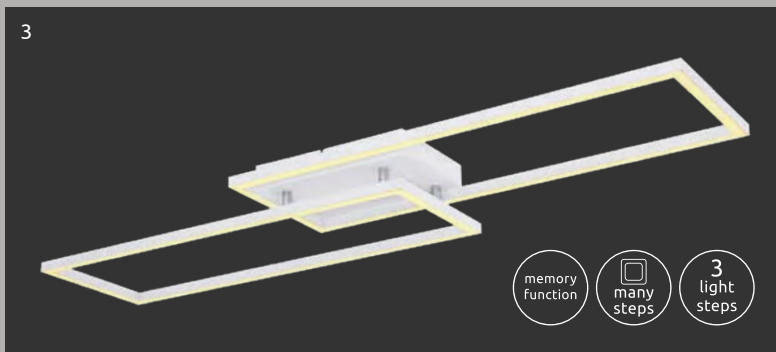

Tatjana

1	67243-24B	incl. LED 24W	2100lm	900lm	3000K	VPE: 4 ↔ 71cm x 23cm ▾ 7,5cm metal black matt, acrylic opal
2	67243-36B	incl. LED 36W	3300lm	1300lm	2700|4000|6000K	VPE: 4 ↔ 101cm x 29cm ▾ 7,5cm metal black matt, acrylic opal
3	67243-36W	incl. LED 36W	3300lm	2200lm	2700|4000|6000K	VPE: 4 ↔ 101cm x 29cm ▾ 7,5cm metal black matt, acrylic opal
4	67243-24W	incl. LED 24W	2100lm	1400lm	3000K	VPE: 4 ↔ 71cm x 23cm ▾ 7,5cm metal black matt, acrylic opal