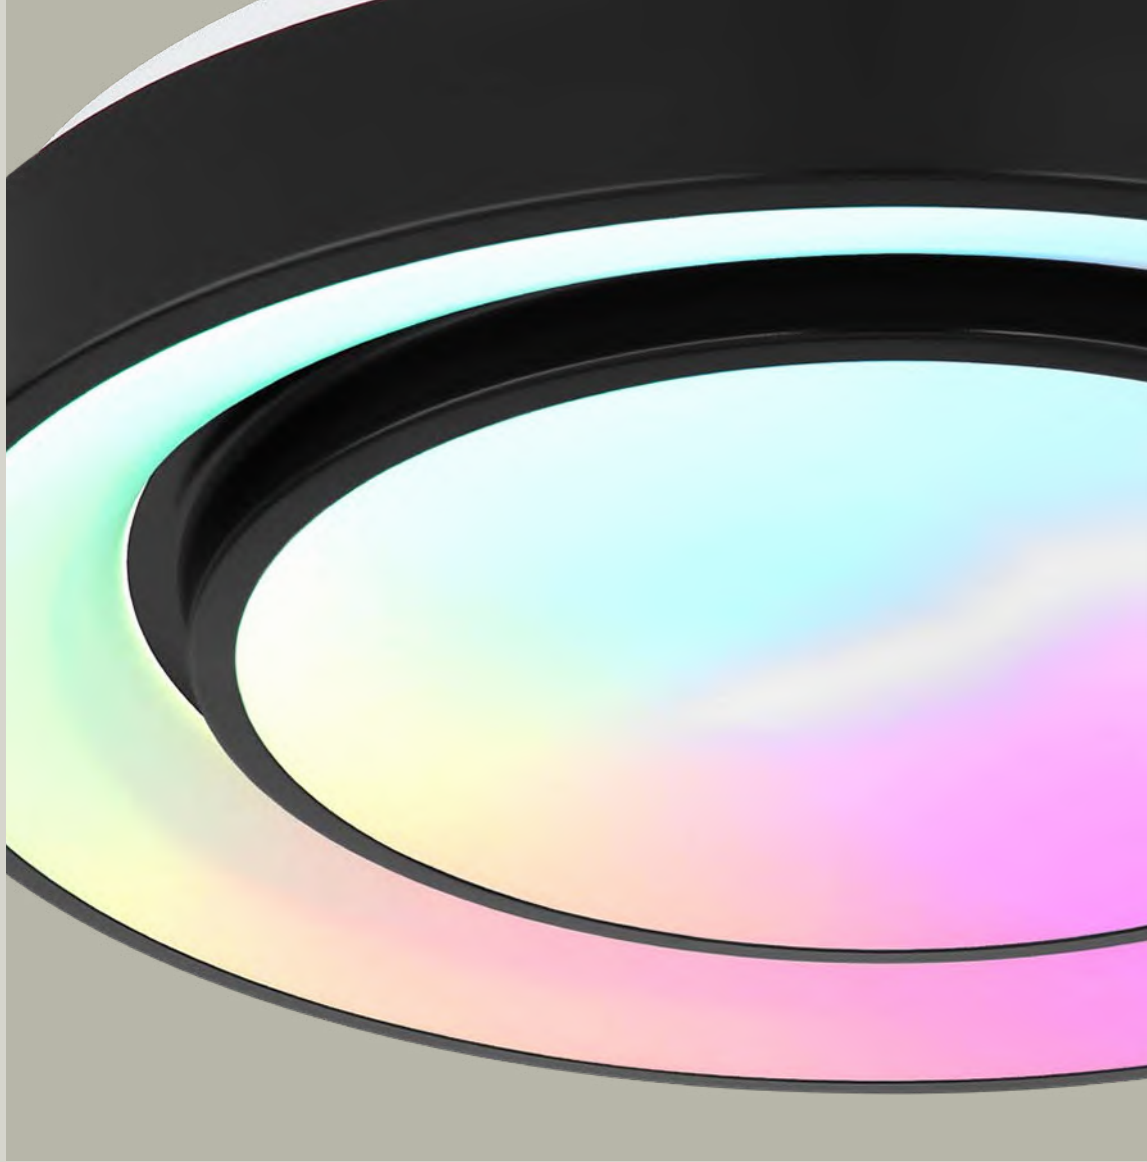

Sully

41368-24

incl. LED 24W
incl. RGB LED 6W

100-2000lm

70-1500lm

3000-6500K
3000|4000|6500K

VPE: 10

Ø38cm ▾7,5cm

aluminium black
matt, metal white,
plastic opal

RGB
colour
change

dimmable

RGB
colour
fixing

many
light
steps

night light

colour
change

memory
function

colour
fixing

rainbow effect