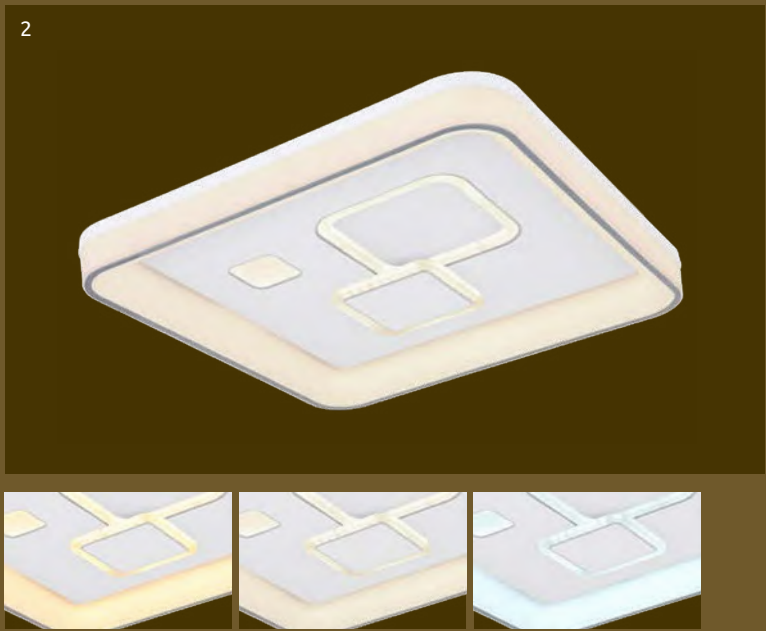

Roba

1	48423-36	incl. LED 36W	288-2880lm	220-2200lm	3000-6000K 3000|4500|6000K	VPE: 2	Ø49cm	↓8cm
2	48424-36	incl. LED 36W	288-2880lm	220-2200lm	3000-6000K 3000|4500|6000K	VPE: 2	↔49cm x 49cm	↓8cm

metal white, plastic white, plastic opal

Mavy

48416-50

incl. LED 50W

200-5000lm

150-1900lm

3000-6000K
3000|4500|6000K

VPE: 4

↔50cm x 50cm
↓10cm

metal white,
metal graphite,
acrylic opal