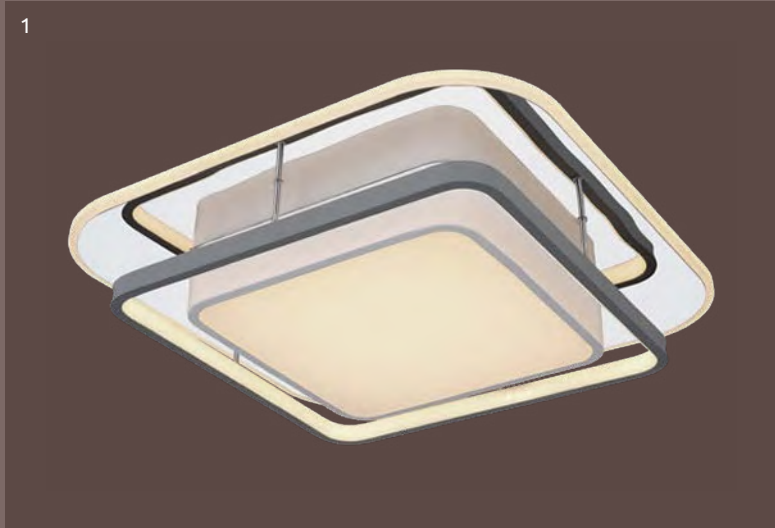

Leola

1	48017-60	incl. LED 60W	400-4200lm	265-2650lm	3000-6000K 3000|4500|6000K	VPE: 4 $\leftrightarrow$49cm x 49cm ∇10,5cm
2	48017-60R	incl. LED 60W	400-4200lm	265-2650lm	3000-6000K 3000|4500|6000K	VPE: 4 $\varnothing$49cm ∇10,5cm

metal white matt, metal grey, chrome, stainless steel, acrylic white

- incl.
- dimmable
- many steps
- many light steps
- colour fixing
- night light
- memory function