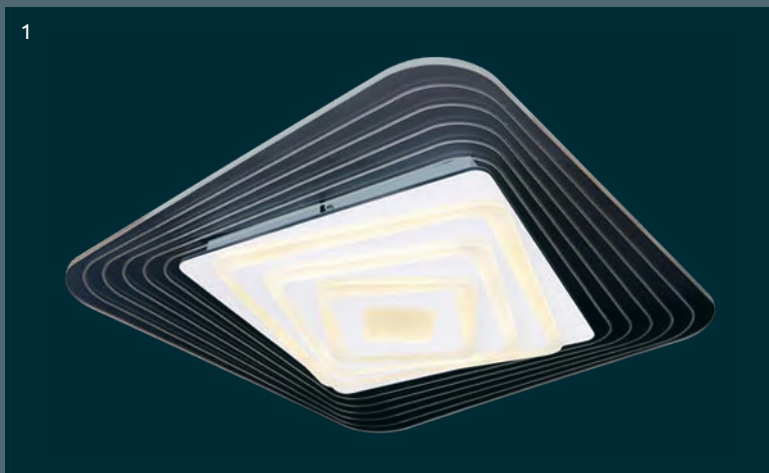

Kelvin range
3000-6500K
dimmable
night light
memory function
incl.

**APP
control**
Easy Smartphone
and Voice Control

compatible with
Alexa

compatible with
Google Assistant

Jocelyn

1	48545SH	incl. LED 40W	390-3900lm	180-1800lm	3000-6500K	VPE: 4	↔ 50cm x 50cm ▾ 6,5cm
2	48546SH	incl. LED 40W	400-4000lm	175-1750lm	3000-6500K	VPE: 4	↔ 50cm x 49cm ▾ 6,5cm
metal white, acrylic white, acrylic transparent