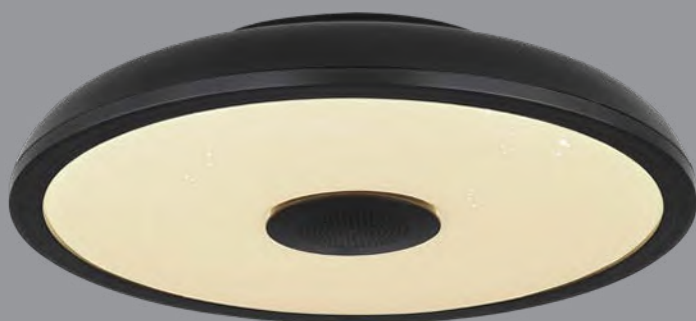

1

2

Raffy

1	41366W	incl. LED 18W incl. RGB LED 3W incl. speaker 3W	150-1570lm	100-1000lm	3000-6500K 3000|4000|6500K	VPE: 8	Ø28cm	↕5,5cm	plastic white matt, opal
2	41366B	incl. LED 18W incl. RGB LED 3W incl. speaker 3W	110-1500lm	80-800lm	3000-6500K 3000|4000|6500K	VPE: 8	Ø28cm	↕5,5cm	plastic black matt, opal