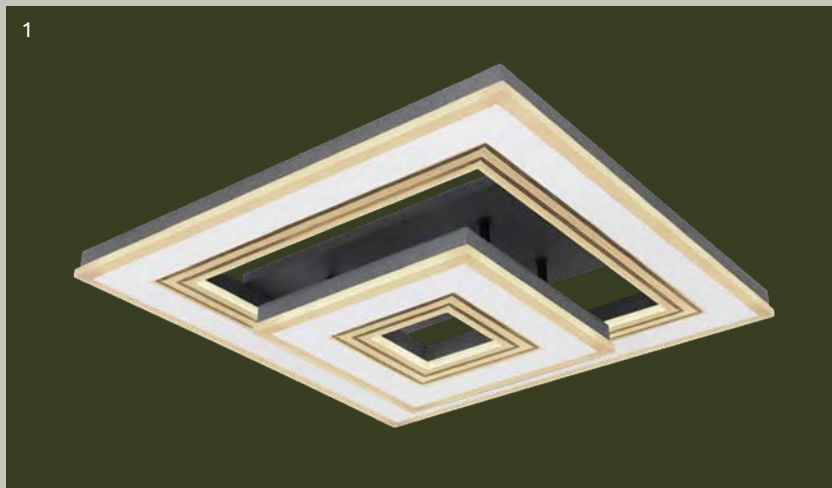

Jack

1	48449-56	incl. LED 56W	530-6837lm	140-2420lm	2700-6000K 2700|4000|6000K	VPE: 1 ↔ 50cm x 50cm ▾ 11,5cm
2	48449-50	incl. LED 50W	490-5930lm	128-2080lm	2700-6000K 2700|4000|6000K	VPE: 1 Ø50cm ▾ 11,5cm

metal white matt, black matt, acrylic opal, clear

- incl.
- many steps
- many light steps
- dimmable
- night light
- memory function
- colour fixing