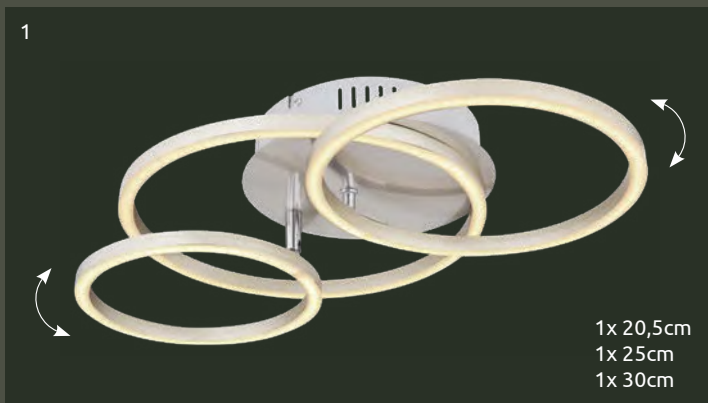

Kendy

1	67233-30N	incl. LED 30W	2000lm	1500lm	3000K	VPE: 4	↔ 49,5cm x 30cm	↕ 9,5cm
2	67233-40N	incl. LED 40W	2680lm	1960lm	3000K	VPE: 4	↔ 65,5cm x 40,5cm	↕ 7,5cm
3	67233-24N	incl. LED 24W	2000lm	1300lm	3000K	VPE: 4	↔ 49cm x 24,5cm	↕ 7cm

nickel matt, plastic opal