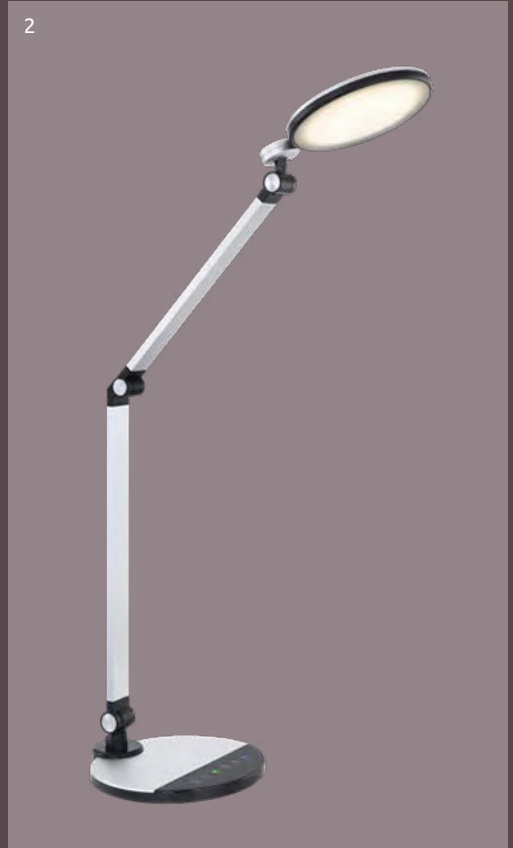

continuous touch dimmer

adapter incl.

touch on/off

incl.

1	58403	incl. LED 6W	58-580lm	40-400lm	3000 4500 6000K	VPE: 8	↔ max.33cm x 16,8cm ↓ max.54cm	plastic black, plastic opal
2	58421B	incl. LED 10W	25-885lm	20-660lm	3000 4300 6000K	VPE: 6	↔ max.56cm x 20cm ↓ max.103cm	metal black, aluminium silver, plastic black, white
3	58421S	incl. LED 10W	25-885lm	20-660lm	3000 4300 6000K	VPE: 6	↔ max.56cm x 20cm ↓ max.103cm	chrome, aluminium silver, plastic black, white